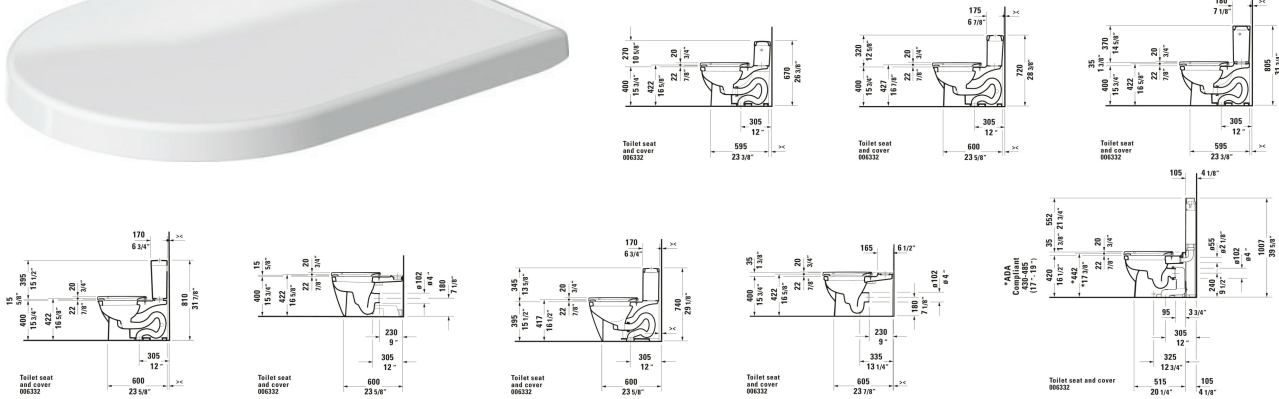

Universal Toilet Seat # 0063320000

< 14 5/8 " >

| Toilet Seat | Dimension | Weight | Order number |
|--|-------------------|----------|--------------|
| Slow close: No, Hinge material: Stainless Steel, elongated | | | |
| Colors | | | |
| 00 White | | | |
| Variant | | | |
| White High Gloss, Hinge color: Nickel, Wrap over | 14 5/8 "x1 1/2 " | 4.409 lb | 0063320000 |
| Suitable products | | | |
| Toilet Bowl 27 1/2 ", elongated, Flush water quantity: 1.28/1.28 gal, Siphonic, Flushing rim: Closed, Outlet vertical, cUPC listed: Yes, 14 3/4 x 27 1/2 " | 14 3/4 x 27 1/2 " | | 212501 |
| One Piece Toilet 27 3/4 ", elongated, Single Flush, Flush water quantity: 1.28 gal, Siphonic, Flushing rim: Closed, Outlet: vertical, Trip lever placement: Left/Right, Rough-in: 12 ", cUPC listed: Yes, 15 1/2 x 27 3/4 " | 15 1/2 x 27 3/4 " | | 212001 |
| Wall Mounted Toilet Flush water quantity: 1.6/0.8 gal, Washdown model, Flushing rim: Closed, Flush system: washdown model, Outlet horizontal, Concealed fixation, ADA: Yes, cUPC listed: Yes, 14 3/8 x 24 3/8 " | 14 3/8 x 24 3/8 " | | 222609 |
| Wall Mounted Toilet Flush water quantity: 1.2/0.8 gal, Washdown model, Flushing rim: Closed, Flush system: washdown model, Outlet horizontal, Concealed fixation, ADA: Yes, cUPC listed: Yes, 14 3/8 x 24 5/8 " | 14 3/8 x 24 5/8 " | | 254409 |
| One Piece Toilet 28 3/8 ", elongated, Back to wall, Single Flush, Flush water quantity: 1.28 gal, Siphonic, Flushing rim: Closed, Outlet: vertical, Trip lever placement: Top, Rough-in: 12 ", cUPC listed: Yes, 16 x 28 3/8 " | 16 x 28 3/8 " | | 212301 |