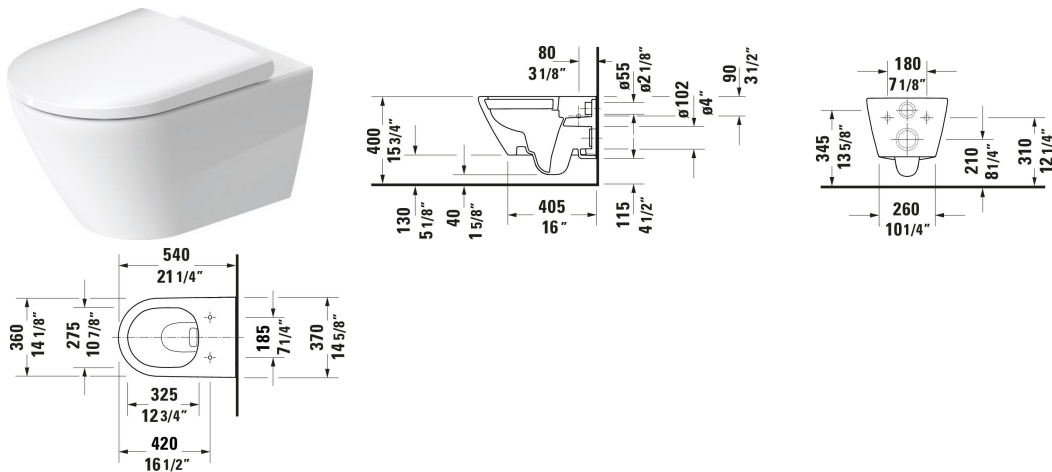

D-Neo Wall Mounted Toilet # 257709..92 / 257709..92

| < 14 5/8 " > |

Wall Mounted Toilet	Dimension	Weight	Order number
Flush water quantity: 1.2/0.8 gal, Washdown model, Flushing rim: Rimless, Flush system: washdown model, Outlet horizontal, Concealed fixation, ADA: Yes, cUPC listed: Yes			
Colors			
00 White 20 HygieneGlaze (an antibacterial ceramic glaze that provides almost indefinite effectiveness)			
Variant			
White High Gloss, Flush water quantity: 1.28/0.8 gal, WaterSense: Yes	14 5/8 "x14 1/8 "	51.147 lb	257709..92
White High Gloss, Flush water quantity: 1.28/0.8 gal, WaterSense: Yes	14 5/8 "x14 1/8 "	51.147 lb	257709..92
Accessory for ceramics			
Mounting Bracket Suitable for Bidet, Wall Mounted Toilet	Ø 1/2 "	0.11 lb	006500
Spare parts			
Noise reduction gasket	16 1/2 x 15 3/8 "	0.441 lb	005090
Suitable products			
Toilet Seat Slow close: No, Hinge material: Stainless Steel, 14 3/4 x 17 3/8 "	14 3/4 x 17 3/8 "		002161
Toilet Seat Slow close: Yes, Hinge material: Stainless Steel, 14 3/4 x 17 3/8 "	14 3/4 x 17 3/8 "		002169
Actuator Plate A1 Plastic, Dual Flush, Trip lever type: Mechanical, Flush operation technology: Manual, Installation Type: surface mounted, Includes mounting frame, including mounting kit, Includes push rod, 8 1/2 x 3/8 "	8 1/2 x 3/8 "		WD5008

D-Neo Wall Mounted Toilet # 257709..92 / 257709..92

|< 14 5/8 " >|

In-Wall Tank & Carrier Standard Includes HDPE toilet wall-mounted outlet bend DN 90/90, Powder-coated, Installation Type: In lightweight stand construction, Installation Type: Drywall, Max. projection toilet: 24 5/8 ", Adjustable height: 9 1/2 ", Trip lever type: Mechanical, Trip lever placement: Front, Adjustable flush volumes, Flush type: Dual Flush, Insulated tank, Self-supporting, Suitable for panelling with plasterboards, 23 1/4 x 3 1/2 "