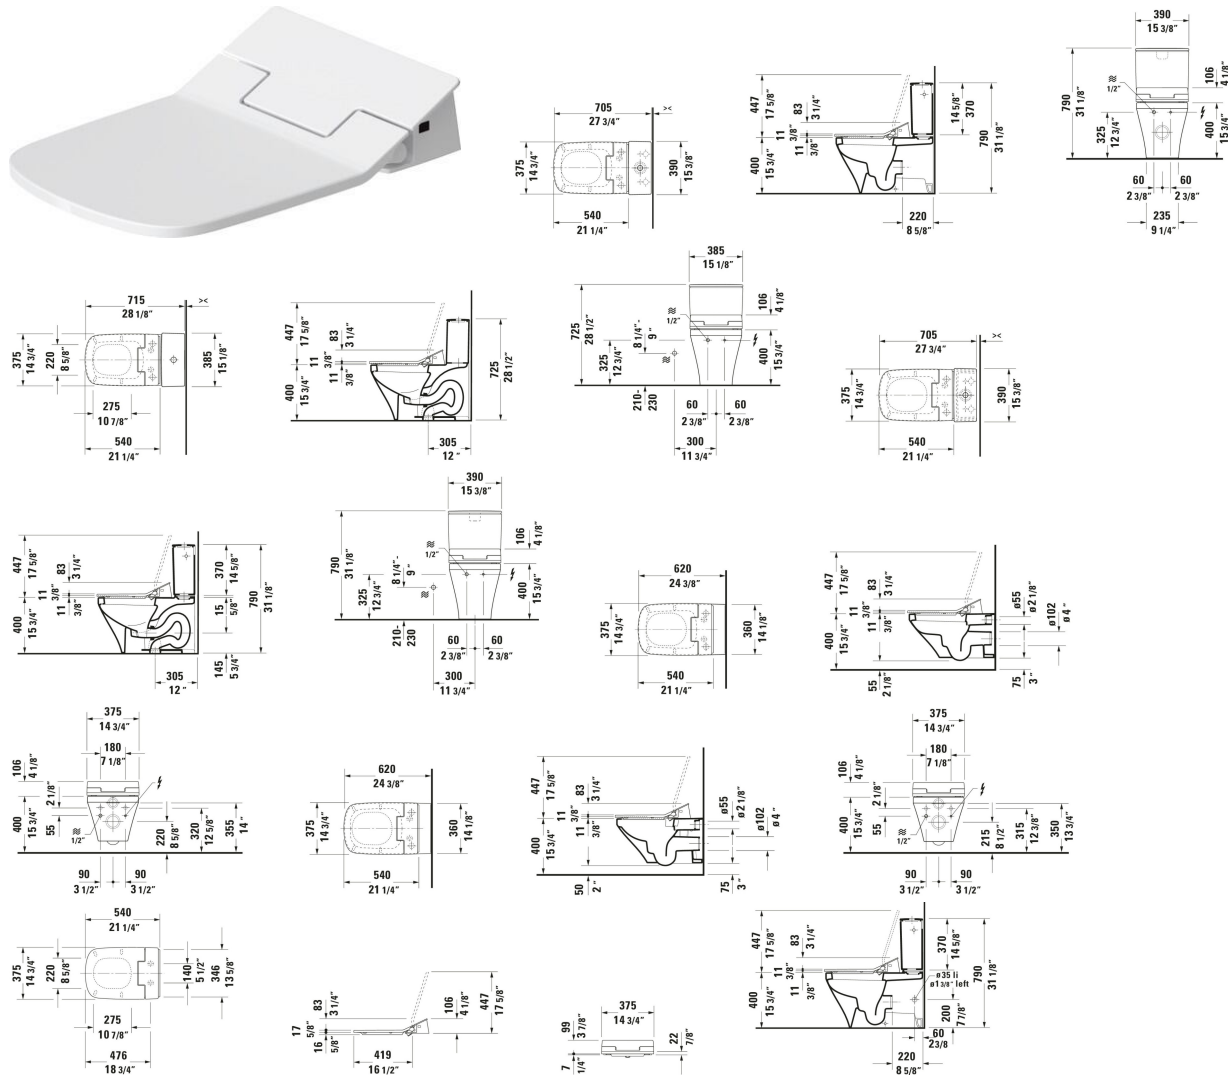

SensoWash® Slim Shower toilet seat # 611200001001300 / 611200001501300

| < 14 3/4 " > |

Shower toilet seat	Dimension	Weight	Order number
Matches series DuraStyle, White, Slow close, Seat material type: Duroplast, Lid material type: Duroplast, Water position adjustment: 5 Steps, Number of spray intensity options: 3 Steps, Number of spray temperature options: 4 Steps, Water position adjustment: 5 Steps, Rearwash, Frontwash, Pulsing shower spray: Oscillating, Operation type: Remote control, Controller, Self-cleaning function, Decalcification function, Holiday mode, Night light, CUPC listed: No, UL: No			
Colors			
00 White			
Variant			

SensoWash® Slim Shower toilet seat # 611200001001300 / 611200001501300

|< 14 3/4 " >|

Connection voltage: 100 - 120 V, Min. frequency: 50 Hz, WaterSense: No, cUPC listed: Yes	14 3/4 "x4 1/8 "	12.125 lb	611200001001300
Seat material type: Thermoplastic, Lid material type: Thermoplastic, Heated seat, Energy saving mode: Adjustable, Connection voltage: 100 - 120 V, Min. frequency: 50 Hz, WaterSense: No, cUPC listed: Yes	14 3/4 "x4 1/8 "	13.117 lb	611200001501300
Installation accessories			
Installation Set	4 1/8 x 5 3/8 "	0.948 lb	005072
Connection Set Shower-toilets	8 5/8 x 10 1/4 "	1.543 lb	100691
Suitable products			
One Piece Toilet SensoWash toilet, 28 1/8 ", elongated, Siphonic, Flushing rim: Closed, Outlet: vertical, Rough-in: 12 ", cUPC listed: Yes, 15 1/8 x 28 1/8 "	15 1/8 x 28 1/8 "		215751
Wall Mounted Toilet Flush water quantity: 0.8 gal, Washdown model, Flushing rim: Closed, Outlet horizontal, Concealed fixation, Includes connecting set for SensoWash, cUPC listed: Yes, 14 3/4 x 24 3/8 "	14 3/4 x 24 3/8 "		253759
Toilet Bowl SensoWash toilet, 27 3/4 ", elongated, Flush water quantity: 1.28/1.28 gal, Siphonic, Flushing rim: Closed, Trip lever placement: Top, Outlet vertical, cUPC listed: Yes, 15 3/8 x 27 3/4 "	15 3/8 x 27 3/4 "		216051