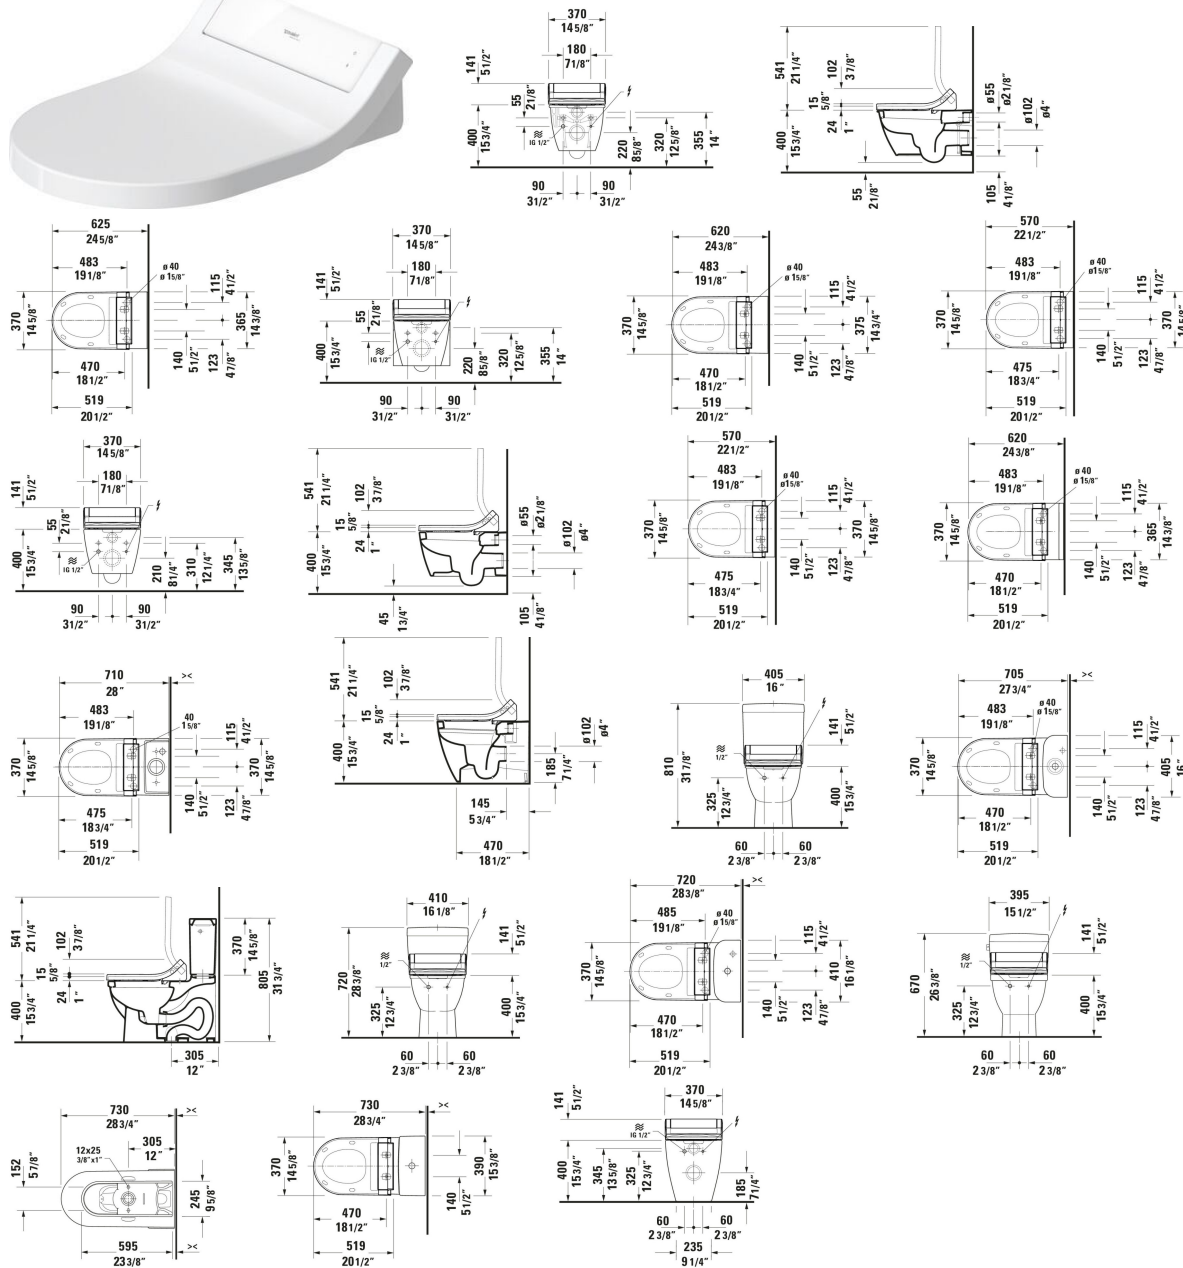

SensoWash® Classic Shower toilet seat # 613000011001300 / 613000011041300

< 14 3/8 " >

Shower toilet seat	Dimension	Weight	Order number
Matches series ME by Starck, Starck 2, Starck 3, Darling New, Bento Starck Box, Slow close, Number of warm air dryer options: 4 Steps, Water position adjustment: 5 Steps, Number of spray intensity options: 3 Steps, Number of spray temperature options: 4 Steps, Water position adjustment: 5 Steps, Rearwash, Frontwash, Pulsing shower spray: Oscillating, Number of user profiles: 4, Self-cleaning function, Decalcification function, Energy saving mode: Adjustable, Night light