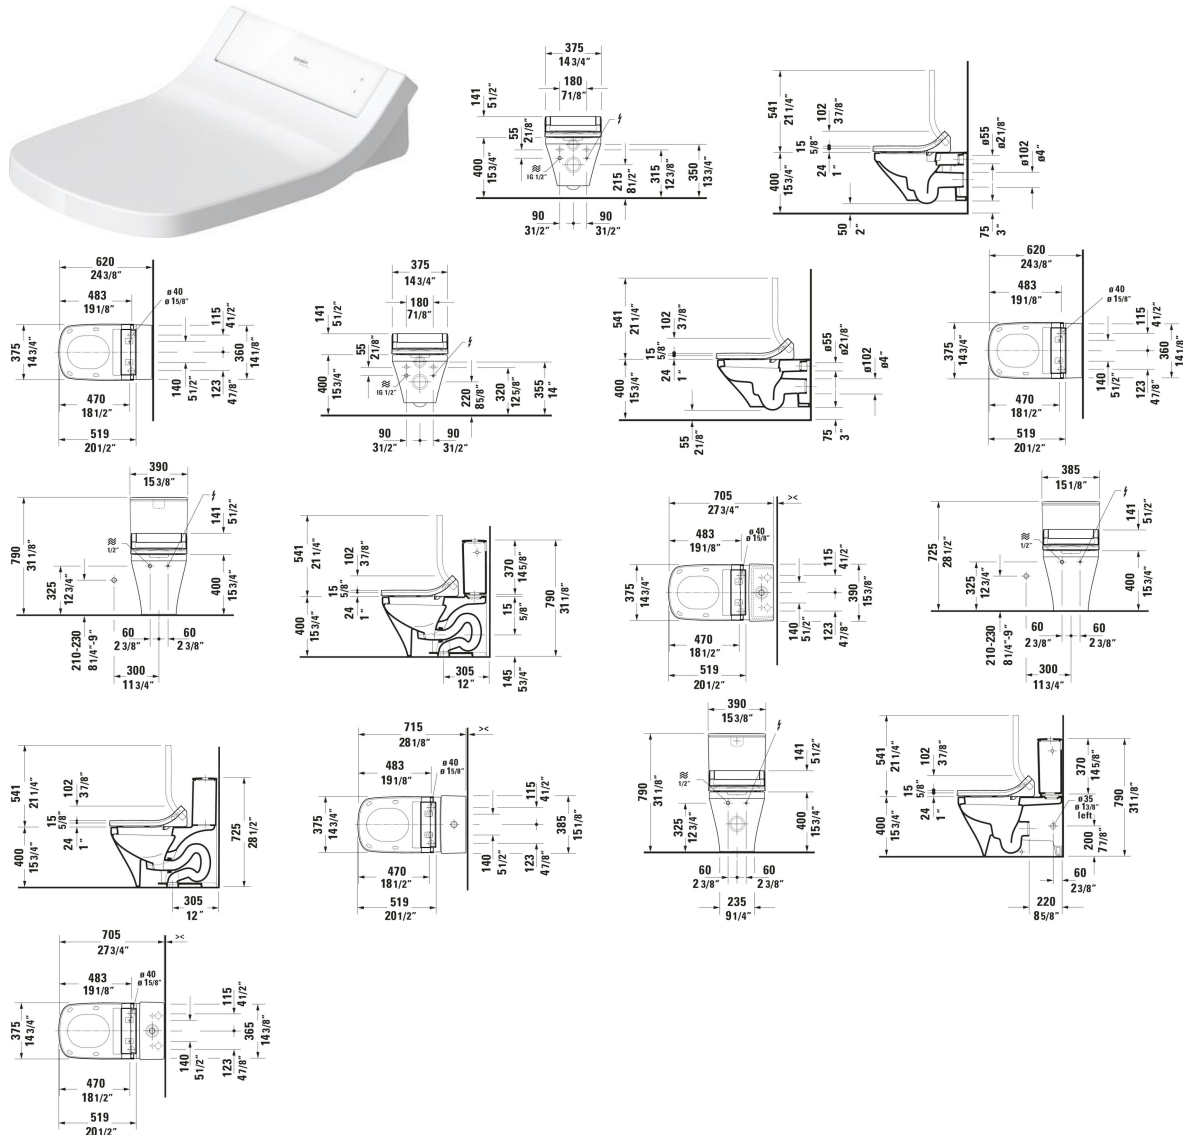

SensoWash® Classic Shower toilet seat # 613200011001300 / 613200011041300

| < 14 3/4 " > |

Shower toilet seat	Dimension	Weight	Order number
Matches series DuraStyle, Slow close, Number of warm air dryer options: 4 Steps, Water position adjustment: 5 Steps, Number of spray intensity options: 3 Steps, Number of spray temperature options: 4 Steps, Water position adjustment: 5 Steps, Rearwash, Frontwash, Pulsing shower spray: Oscillating, Warm air dryer, Number of user profiles: 4, Self-cleaning function, Decalcification function, Energy saving mode: Adjustable, Holiday mode, Night light			
Colors			
00 White