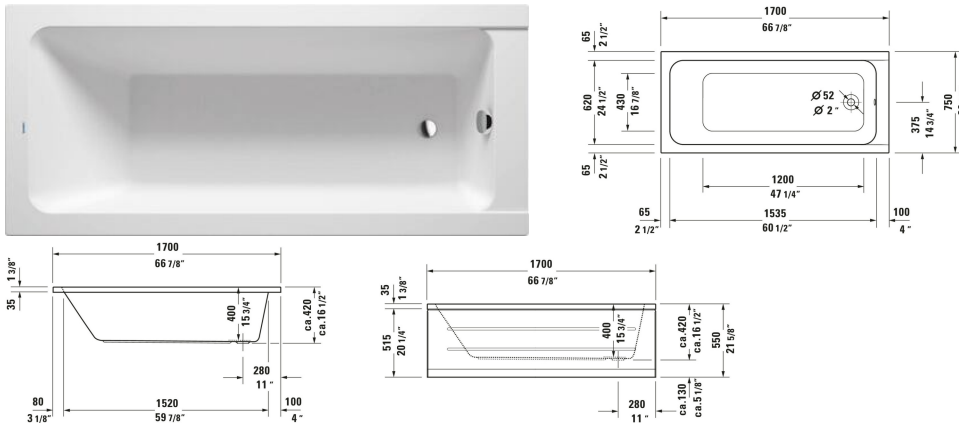

D-Code Bathtub # 700100000000090 / 700100000000092

| < 66 7/8 " > |

Bathtub	Dimension	Weight	Order number
Rectangular, Installation Type: drop-in, White, Material: Sanitary acrylic, Number of backrests: 1 Variable, Overflow: Yes, Drain orientation: Foot end, Overflow position: Foot end, Capacity gal: 32 gal, Internal Depth: 15 3/4 ", Height with Panel: 21 5/8 ", cUPC listed: Yes			
Colors			
00 White			
Variant			
Includes support frame	66 7/8 "x16 1/2 "	65.036 lb	700100000000090
Includes support frame	66 7/8 "x16 1/2 "	44.092 lb	700100000000092
Suitable products			
Tile flange , 16 x 15 "	16 x 15 "		790112
Waste and overflow Bowden cable length: 27 ", Diameter waste plug: 2 ", 15 3/4 x 3 1/8 "	15 3/4 x 3 1/8 "		790220
Bathtub anchors , 3 7/8 x 1 1/8 "	3 7/8 x 1 1/8 "		790125
Support frame Height: 4 7/8 "-7 5/8 ", 28 x 3 "	28 x 3 "		790133
Waste and overflow Bowden cable length: 22 1/8 ", 28 3/4 x 3 1/2 "	28 3/4 x 3 1/2 "		792824
Waste and overflow Bowden cable length: 21 ", 18 7/8 x 3/8 "	18 7/8 x 3/8 "		792820
Waste and overflow Bowden cable length: 25 7/8 ", Diameter waste plug: 2 ", 15 3/4 x 3 1/8 "	15 3/4 x 3 1/8 "		791255

All drawings contain the necessary measurements which are subject to standard tolerances. They are stated in inch & mm and are non-binding. Exact measurements, in particular for customized installation scenarios, can only be taken from the finished ceramic piece.