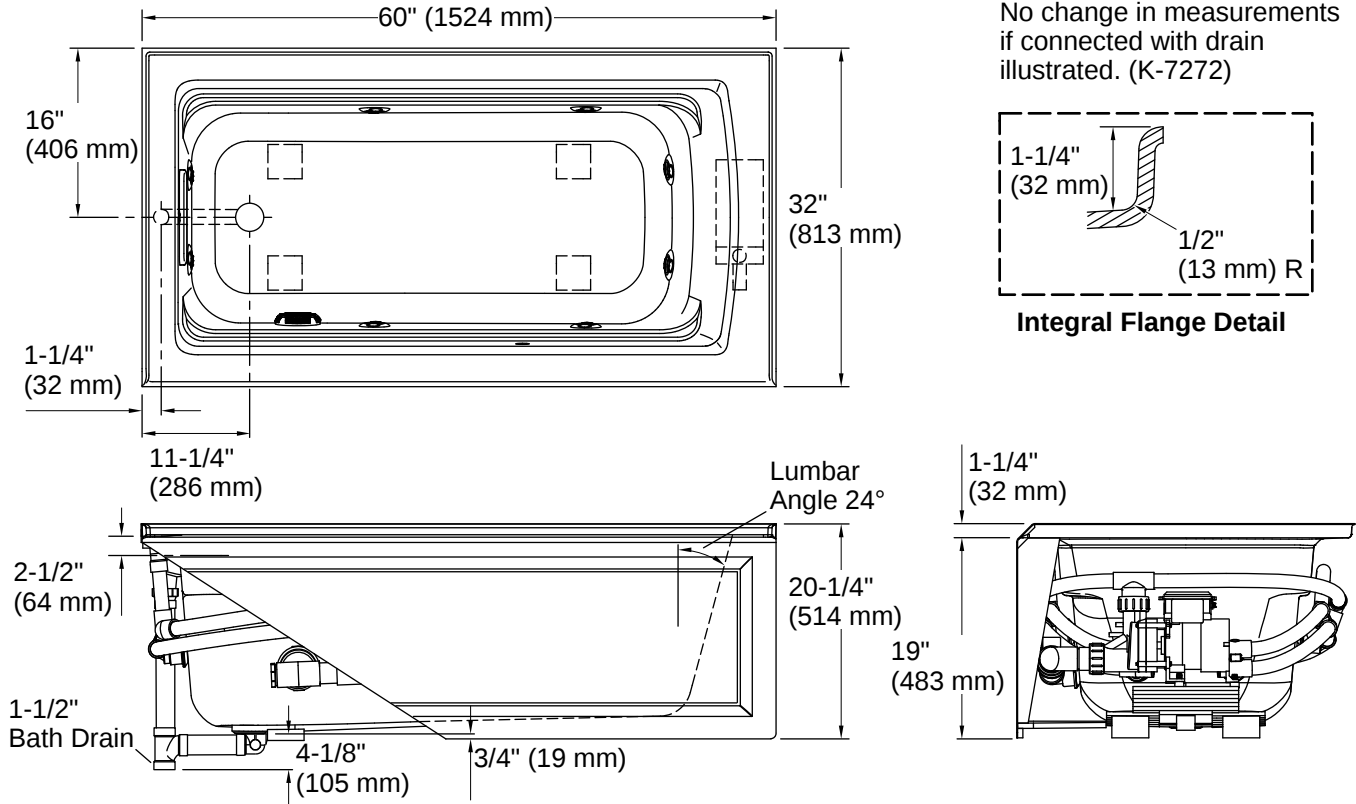

Installation

- Left drain
- Alcove
- Requires Clearflo slotted overflow bath drain (sold separately)

Installation Notes

Install this product according to the installation instructions.

Measure your actual product for rough-in details.
The hot water supply should be 70% of the capacity of the bath or greater. Installations will vary.
ADA compliant when installed to the specific requirements of these regulations.