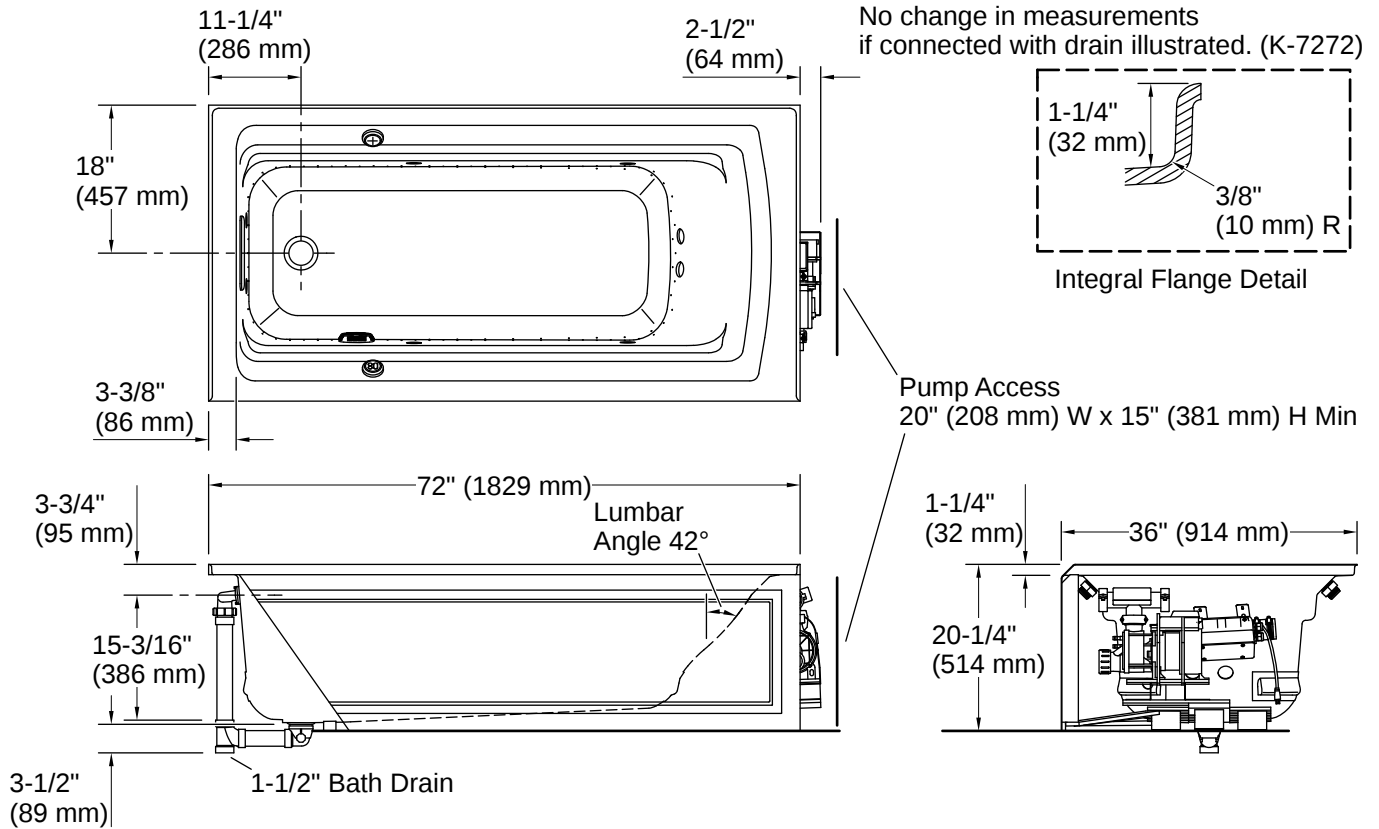

Installation

- Left drain
- Requires Clearflo slotted overflow bath drain (sold separately)

Installation Notes

Install this product according to the installation instructions.

Measure your actual product for rough-in details.

The hot water supply should be 70% of the capacity of the bath or greater. Installations will vary.

Remote blower installation kit is available for relocating the blower. Provide access for servicing the blower.

Do not relocate or alter the PVC tee or coiled flexible tubing connected to the blower. Follow the blower relocation instructions exactly.

ADA compliant when installed to the specific requirements of these regulations.