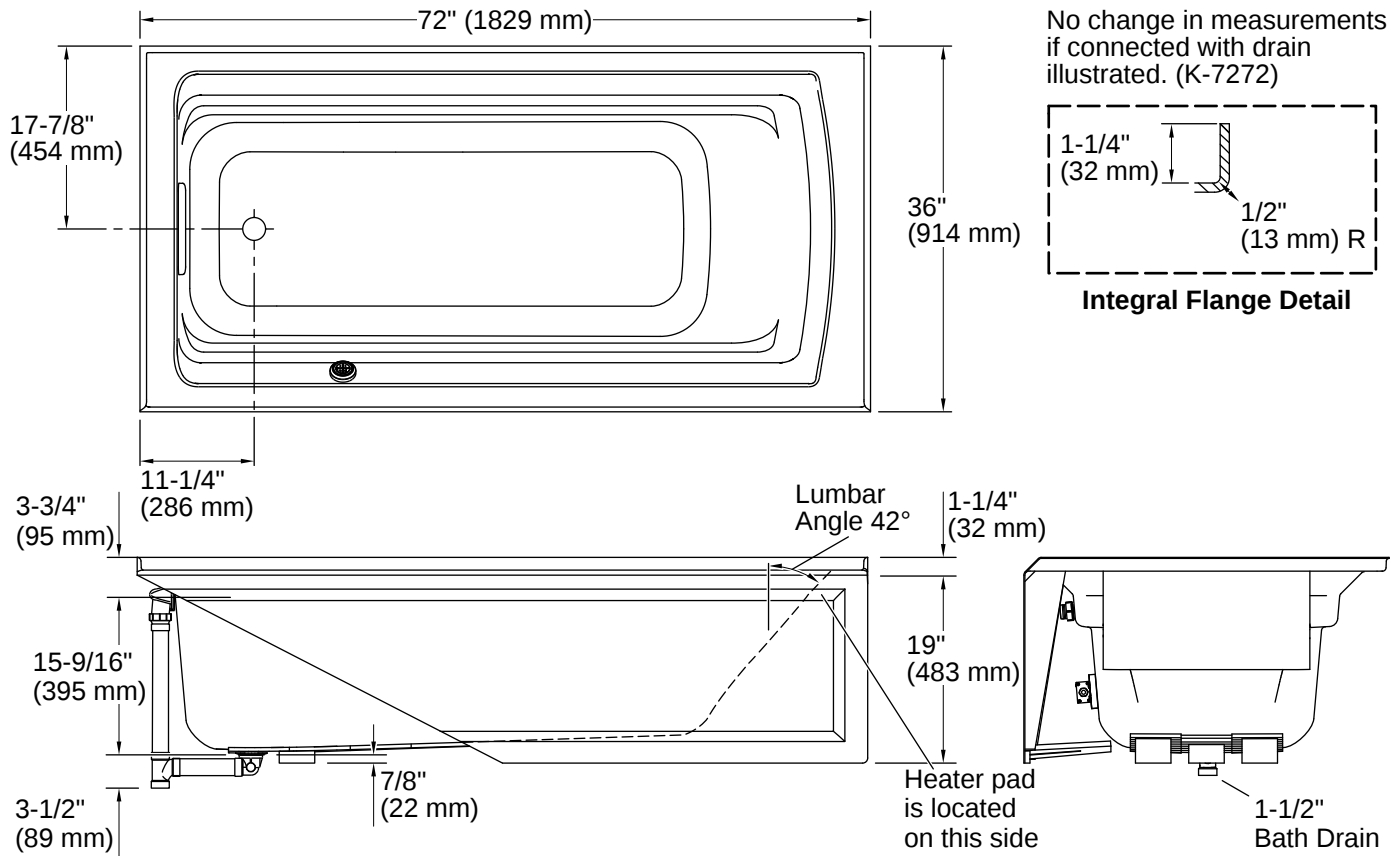

Installation

- Left drain
- Alcove
- Requires Clearflo slotted overflow bath drain (sold separately)

Installation Notes

Install this product according to the installation instructions.

Measure your actual product for rough-in details.

The hot water supply should be 70% of the capacity of the bath or greater. Installations will vary.

ADA compliant when installed to the specific requirements of these regulations.