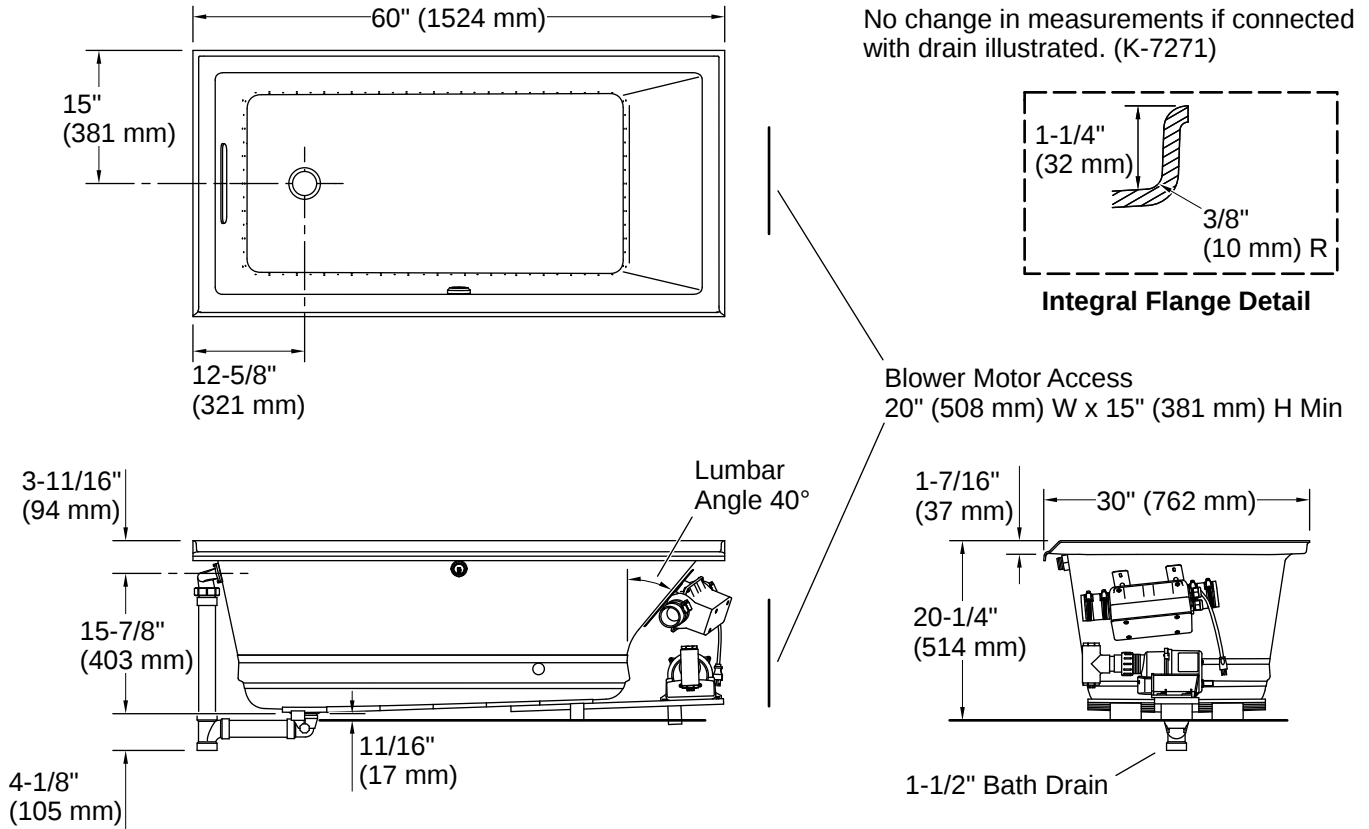

Technical Information

All product dimensions are nominal.

Drain Location:	Left
Drain Hole Diameter:	2-1/4" (57 mm)
Minimum Flat for Door:	1-15/16" (49 mm)
Basin Area, Bottom:	42-3/8" x 20" (1076 mm x 508 mm)
Basin Area, Top:	54-3/8" x 24-5/16" (1381 mm x 618 mm)
Water Depth:	15-1/16" (383 mm)
Water Capacity:	59.8 gal (226.4 L)
Minimum Floor Load:	44 lbs/ft ²
Weight:	100 lbs (45.4 kg)

Installation

- Alcove
- Integral flange
- Left drain
- 120 V electrical requirement allows for easy installation with standard outlet
- Requires one dedicated circuit
- Requires Clearflo slotted overflow bath drain (sold separately)