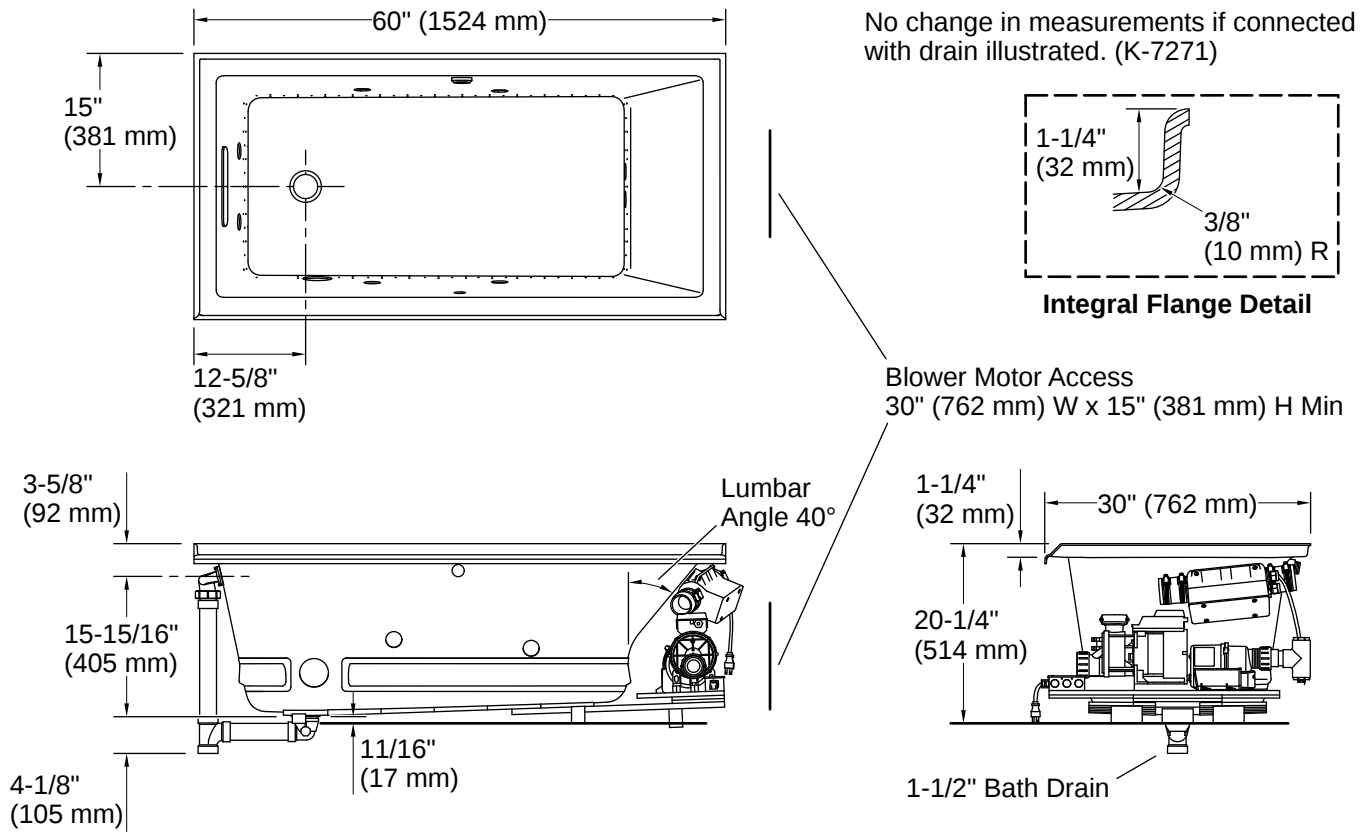

Installation

- Alcove
- Integral flange
- Left drain
- 120 V electrical requirement allows for easy installation with standard outlet
- Requires three dedicated circuits
- Requires Clearflo slotted overflow bath drain (sold separately)

Installation Notes

Install this product according to the installation instructions.

Measure your actual product for rough-in details.

The hot water supply should be 70% of the capacity of the bath or greater. Installations will vary.