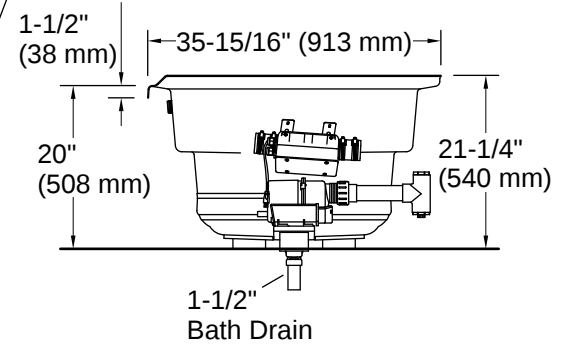

Technical Information

All product dimensions are nominal.

Drain Location:	Left
Drain Hole Diameter:	2-5/16" (58 mm)
Minimum Flat for Door:	1-15/16" (49 mm)
Basin Area, Bottom:	47-1/8" x 19-11/16" (1196 mm x 500 mm)
Basin Area, Top:	61-7/16" x 26" (1561 mm x 660 mm)
Water Depth:	13-11/16" (347 mm)
Water Capacity:	67 gal (253.6 L)
Minimum Floor Load:	56 lbs/ft ²
Weight:	100 lbs (45.4 kg)

No change in measurements if connected with drain illustrated. (K-7166AF)

Integral Flange Detail

Blower Motor Access
20" (508 mm) W x 15" (381 mm) H Min

Installation

- Left drain

Installation Notes

Install this product according to the installation instructions.