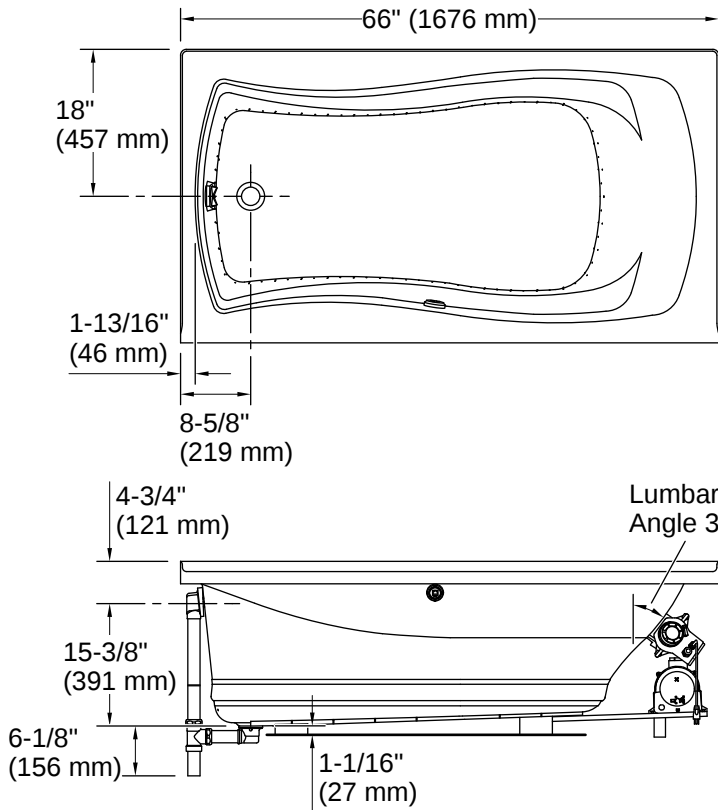

Technical Information

All product dimensions are nominal.

Drain Location:	Left
Drain Hole Diameter:	2-5/16" (58 mm)
Minimum Flat for Door:	1-15/16" (49 mm)
Basin Area, Bottom:	47-1/8" x 19-11/16" (1196 mm x 500 mm)
Basin Area, Top:	61-7/16" x 26" (1561 mm x 660 mm)
Water Depth:	13-11/16" (347 mm)
Water Capacity:	67 gal (253.6 L)
Minimum Floor Load:	56 lbs/ft ²
Weight:	100 lbs (45.4 kg)

No change in measurements if connected with drain illustrated. (K-7166AF)

Integral Flange Detail

Blower Motor Access
20" (508 mm) W x 15" (381 mm) H Min

Installation

- Left drain

Installation Notes

Install this product according to the installation instructions.