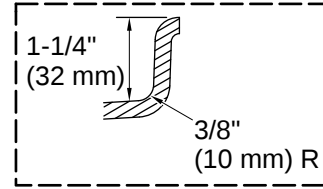

Technical Information

All product dimensions are nominal.

Drain Location:	Left
Drain Hole Diameter:	2-5/16" (58 mm)
Minimum Flat for Door:	1-15/16" (49 mm)
Basin Area, Bottom:	47-1/8" x 19-11/16" (1196 mm x 500 mm)
Basin Area, Top:	61-7/16" x 26" (1561 mm x 660 mm)
Water Depth:	13-11/16" (347 mm)
Water Capacity:	67 gal (253.6 L)
Minimum Floor Load:	56 lbs/ft ²
Weight:	100 lbs (45.4 kg)

No change in measurements if connected with drain illustrated. (K-7166AF)

Integral Flange Detail

Blower Motor Access
20" (508 mm) W x 15" (381 mm) H Min

Installation

- Left drain

Installation Notes

Install this product according to the installation instructions.