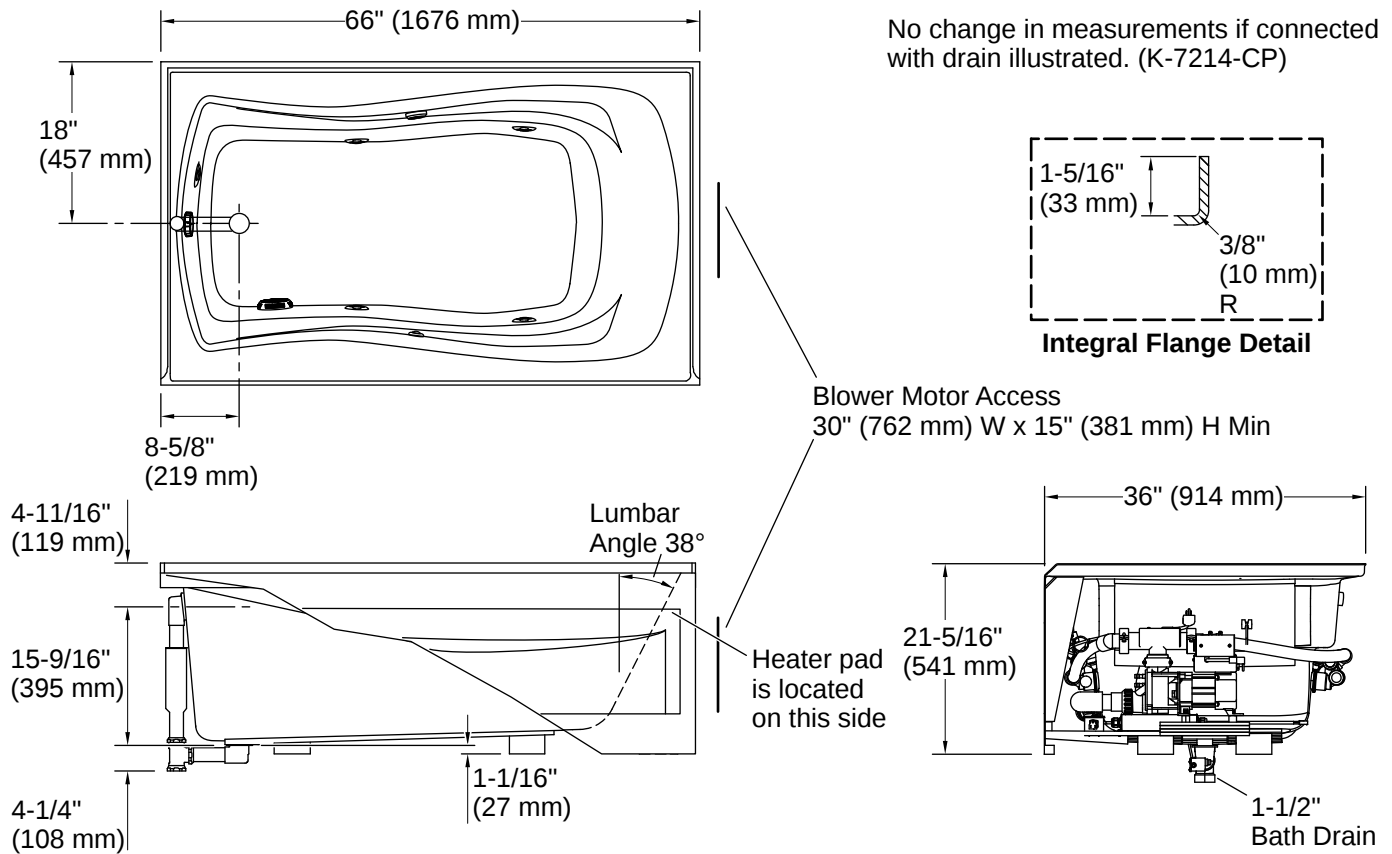

THE BOLD LOOK
OF **KOHLER**®

Codes/Standards

ASME A112.19.7/CSA B45.10
 CSA B45.5/IAPMO Z124
 ASTM E162
 ASTM E662
 UL 1795
 UL Listed

Technical Information

All product dimensions are nominal.

Drain Location:	Left
Drain Hole Diameter:	2-1/4" (57 mm)
Basin Area, Bottom:	48" x 24" (1219 mm x 610 mm)
Basin Area, Top:	59" x 30" (1499 mm x 762 mm)
Water Depth:	14" (356 mm)
Water Capacity:	67 gal (253.6 L)
Minimum Floor Load:	42 lbs/ft ²
Weight:	116 lbs (52.6 kg)

Electrical Component Ratings

Pump: 120 V, 7 A, 60 Hz
 Number of Speeds: Single
 Heated Surface: 120 V, 0.5 A, 60 Hz, 65 W

Warranty

See website for detailed warranty information.

KOHLER® Plastic Baths and Shower Bases Lifetime Limited Warranty|KOHLER® Hydrotherapy Components Five-Year Limited Warranty

Installation

- Left drain
- Alcove

Installation Notes

Install this product according to the installation instructions.

Measure your actual product for rough-in details.

The hot water supply should be 70% of the capacity of the bath or greater. Installations will vary.