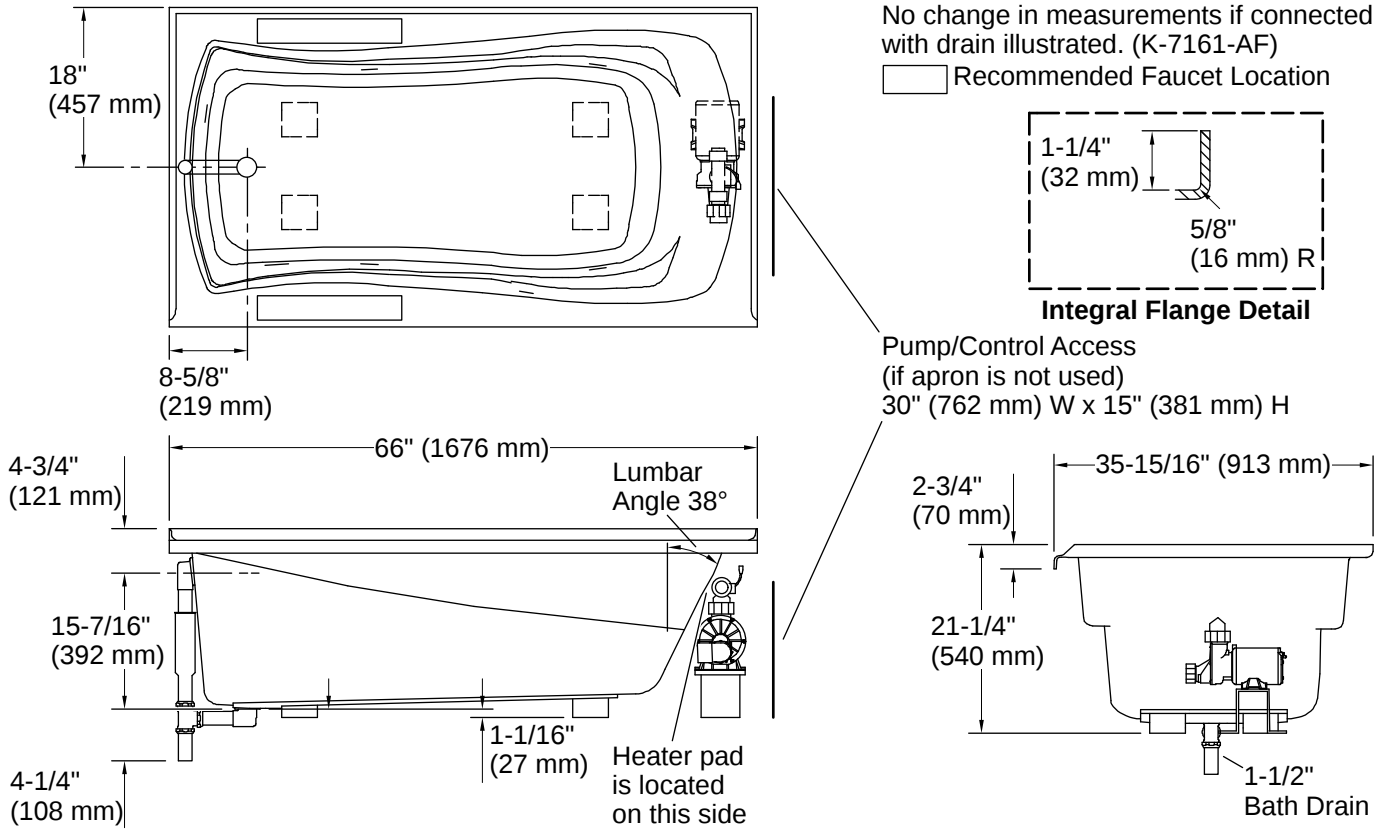

Installation

- Left drain
- Alcove

Installation Notes

Install this product according to the installation instructions.

Measure your actual product for rough-in details.
The hot water supply should be 70% of the capacity of the bath or greater. Installations will vary.
If installing a rim-mount faucet, make sure there is no interference above or below the deck before drilling any holes.