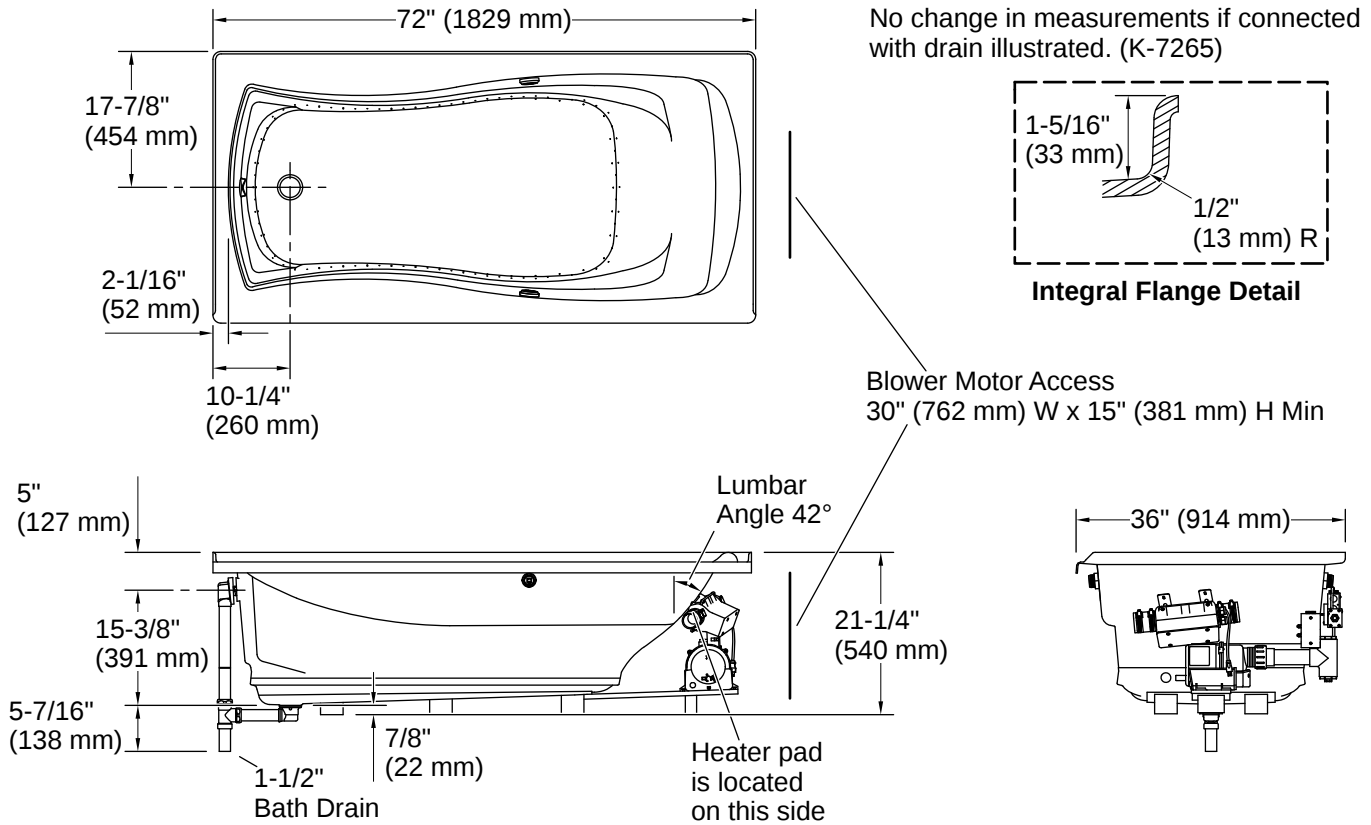

Installation

- Left drain

Installation Notes

Install this product according to the installation instructions.

Measure your actual product for rough-in details.

The hot water supply should be 70% of the capacity of the bath or greater. Installations will vary.

Remote blower installation kit K-1446 is available for relocating the blower. Provide access for servicing the blower.

Do not relocate or alter the PVC tee or coiled flexible tubing connected to the blower. Follow the blower relocation instructions exactly.