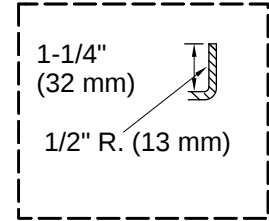

No change in measurements if connected with drain illustrated. (K-7166-AF)

□ Recommended Faucet Location

Integral Flange Detail