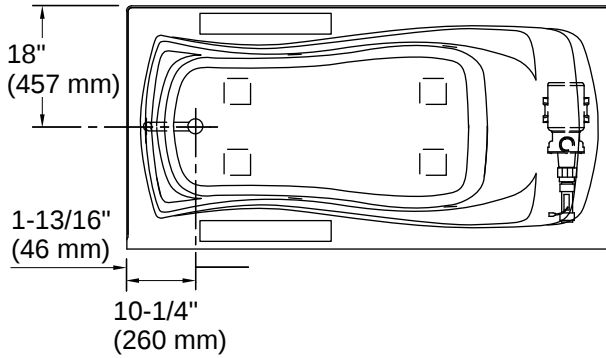

No change in measurements if connected with drain illustrated. (K-7166-AF)

□ Recommended Faucet Location

Installation

- Left drain
- Alcove

Installation Notes

Install this product according to the installation instructions.

Measure your actual product for rough-in details.

The hot water supply should be 70% of the capacity of the bath or greater. Installations will vary.

If installing a rim-mount faucet, make sure there is no interference above or below the deck before drilling any holes.