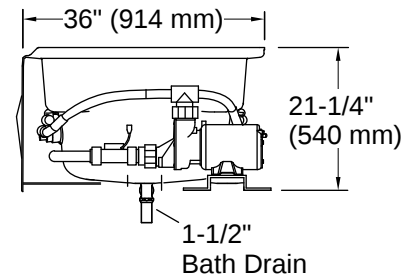

## Technical Information

*All product dimensions are nominal.*

Drain Location:	Left
Drain Hole Diameter:	2-1/4" (57 mm)
Basin Area, Bottom:	50" x 24" (1270 mm x 610 mm)
Basin Area, Top:	65" x 27" (1651 mm x 686 mm)
Water Depth:	14" (356 mm)
Water Capacity:	72 gal (272.5 L)
Minimum Floor Load:	41 lbs/ft <sup>2</sup>
Weight:	115 lbs (52.2 kg)

□ Recommended Faucet Location

Integral Flange Detail