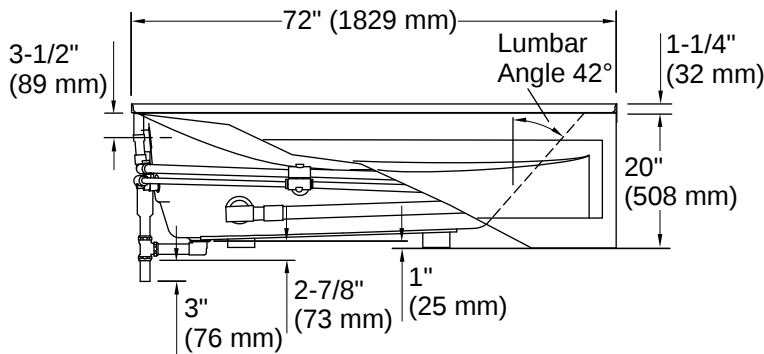

Installation

- Left drain
- Alcove

Installation Notes

Install this product according to the installation instructions.

Measure your actual product for rough-in details.

The hot water supply should be 70% of the capacity of the bath or greater. Installations will vary.

If installing a rim-mount faucet, make sure there is no interference above or below the deck before drilling any holes.