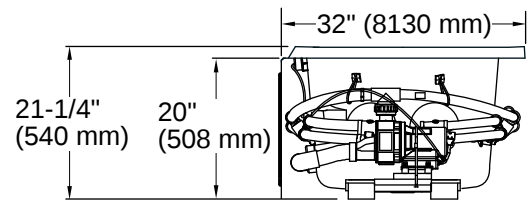

No change in measurements if connected with drain illustrated. (K-7161-AF)

Installation

- Left drain
- Alcove

Installation Notes

Install this product according to the installation instructions.

Measure your actual product for rough-in details.
The hot water supply should be 70% of the capacity of the bath or greater. Installations will vary.