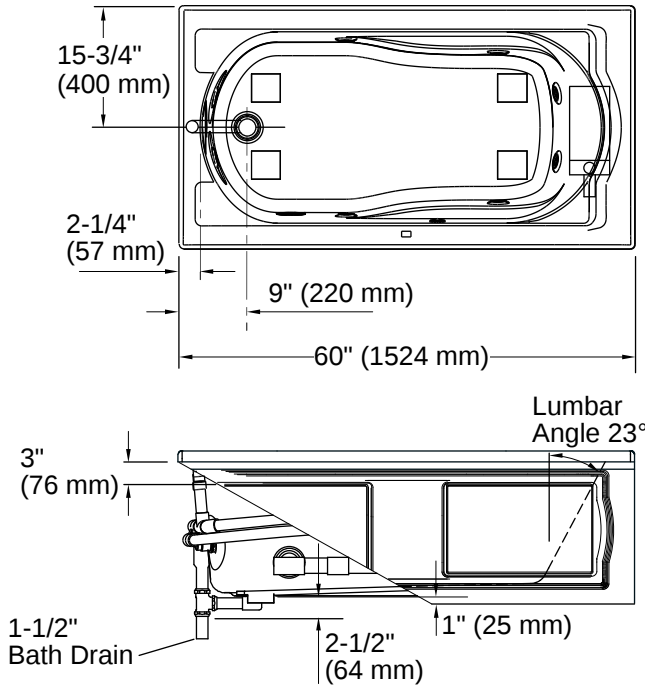

No change in measurements if connected with drain illustrated. (K-7161-AF)

Installation

- Left drain
- Alcove

Installation Notes

Install this product according to the installation instructions.

Measure your actual product for rough-in details.
The hot water supply should be 70% of the capacity of the bath or greater. Installations will vary.