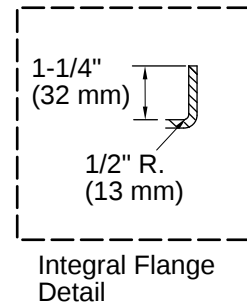

No change in measurements if connected with drain illustrated. (K-7161-AF)

Installation

- Left drain
- Alcove

Installation Notes

Install this product according to the installation instructions.

Measure your actual product for rough-in details.
The hot water supply should be 70% of the capacity of the bath or greater. Installations will vary.