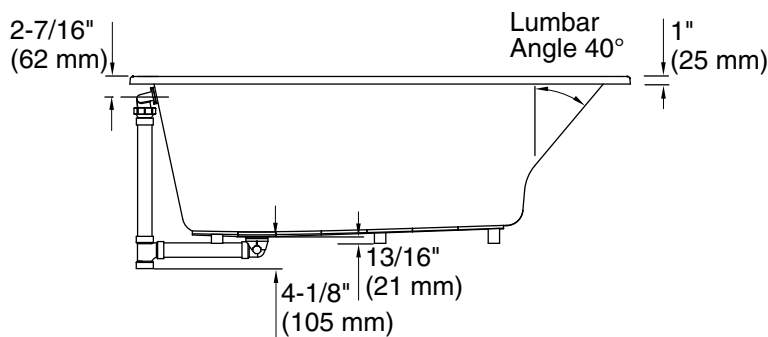

3-3-2026 21:21 - US/CA

THE BOLD LOOK
OF **KOHLER**®

No change in measurement if connected with drain illustrated. (K-7272)

Technical Information

All product dimensions are nominal.

Drain location:	Reversible
Basin area, bottom:	44-1/2" x 22-5/16" (1130 mm x 567 mm)
Basin area, top:	59-5/8" x 25-1/2" (1514 mm x 648 mm)
Weight:	86 lbs (39 kg)
Minimum floor load:	50 lbs/ft ² (244.1 kg/m ²)
Water depth:	18" (457 mm)
Water capacity:	85.8 gal (324.8 L)
Cutout:	Drop-in, 64-1/2" x 30-1/2" (1638 mm x 775 mm)
Minimum flat for door:	2-7/16" (61 mm)