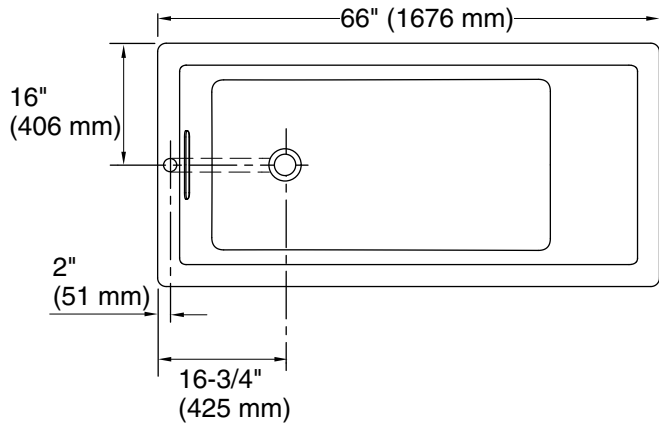

3-3-2026 21:21 - US/CA

THE BOLD LOOK
OF **KOHLER**®

No change in measurement if connected with drain illustrated. (K-7272)

Technical Information

All product dimensions are nominal.

Drain location:	Reversible
Basin area, bottom:	44-1/2" x 22-5/16" (1130 mm x 567 mm)
Basin area, top:	59-5/8" x 25-1/2" (1514 mm x 648 mm)
Weight:	86 lbs (39 kg)
Minimum floor load:	50 lbs/ft ² (244.1 kg/m ²)
Water depth:	18" (457 mm)
Water capacity:	85.8 gal (324.8 L)
Cutout:	Drop-in, 64-1/2" x 30-1/2" (1638 mm x 775 mm)
Minimum flat for door:	2-7/16" (61 mm)