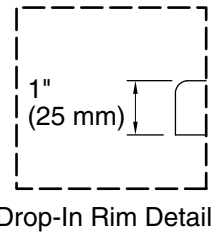

3-3-2026 21:21 - US/CA

THE BOLD LOOK
OF **KOHLER**®

No change in measurement if connected with drain illustrated. (K-7272)

Technical Information

All product dimensions are nominal.

Drain location:	Reversible
Basin area, bottom:	44-1/2" x 22-5/16" (1130 mm x 567 mm)
Basin area, top:	59-5/8" x 25-1/2" (1514 mm x 648 mm)
Weight:	86 lbs (39 kg)
Minimum floor load:	50 lbs/ft ² (244.1 kg/m ²)
Water depth:	18" (457 mm)
Water capacity:	85.8 gal (324.8 L)
Cutout:	Drop-in, 64-1/2" x 30-1/2" (1638 mm x 775 mm)
Minimum flat for door:	2-7/16" (61 mm)