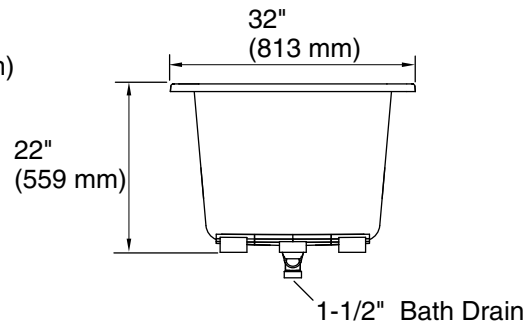

3-3-2026 21:21 - US/CA

THE BOLD LOOK
OF **KOHLER**®

No change in measurement if connected with drain illustrated. (K-7272)

Technical Information

All product dimensions are nominal.

Drain location:	Reversible
Basin area, bottom:	44-1/2" x 22-5/16" (1130 mm x 567 mm)
Basin area, top:	59-5/8" x 25-1/2" (1514 mm x 648 mm)
Weight:	86 lbs (39 kg)
Minimum floor load:	50 lbs/ft ² (244.1 kg/m ²)
Water depth:	18" (457 mm)
Water capacity:	85.8 gal (324.8 L)
Cutout:	Drop-in, 64-1/2" x 30-1/2" (1638 mm x 775 mm)
Minimum flat for door:	2-7/16" (61 mm)

Notes

Measure your actual product for rough-in details.

Install this product according to the installation instructions.

The hot water supply should be 70% of the capacity of the bath or greater. Installations will vary.