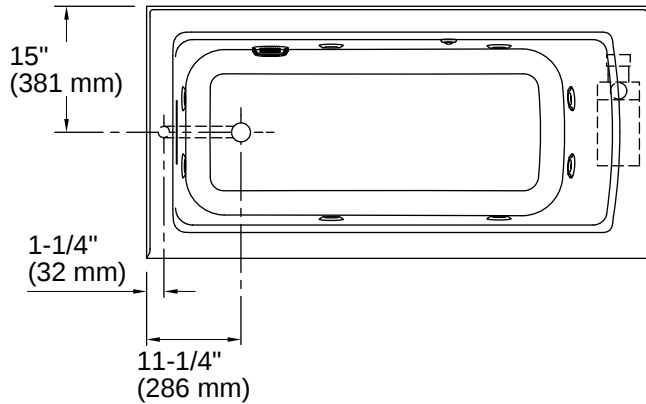

No change in measurements if connected with drain illustrated. (K-7272)