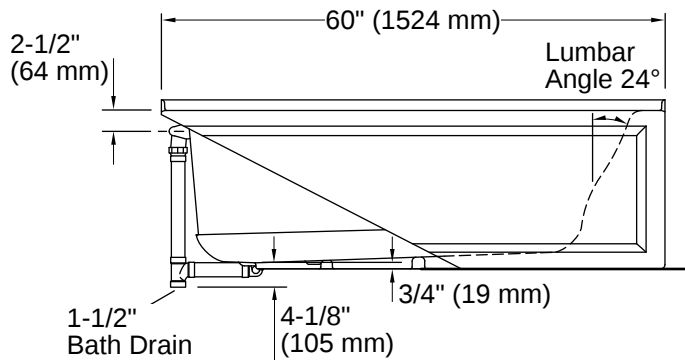

Installation

- Left drain
- Alcove
- Requires Clearflo slotted overflow bath drain (sold separately)

Installation Notes

Install this product according to the installation instructions.

Measure your actual product for rough-in details.

The hot water supply should be 70% of the capacity of the bath or greater. Installations will vary.

ADA compliant when installed to the specific requirements of these regulations.