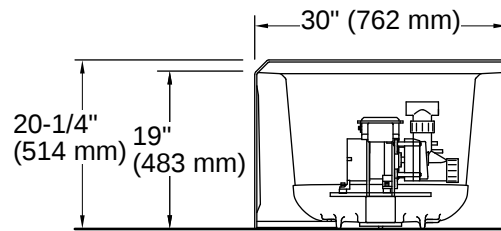

Installation

- Left drain
- Alcove
- Requires Clearflo slotted overflow bath drain (sold separately)

Installation Notes

Install this product according to the installation instructions.

Measure your actual product for rough-in details.

The hot water supply should be 70% of the capacity of the bath or greater. Installations will vary.

ADA compliant when installed to the specific requirements of these regulations.