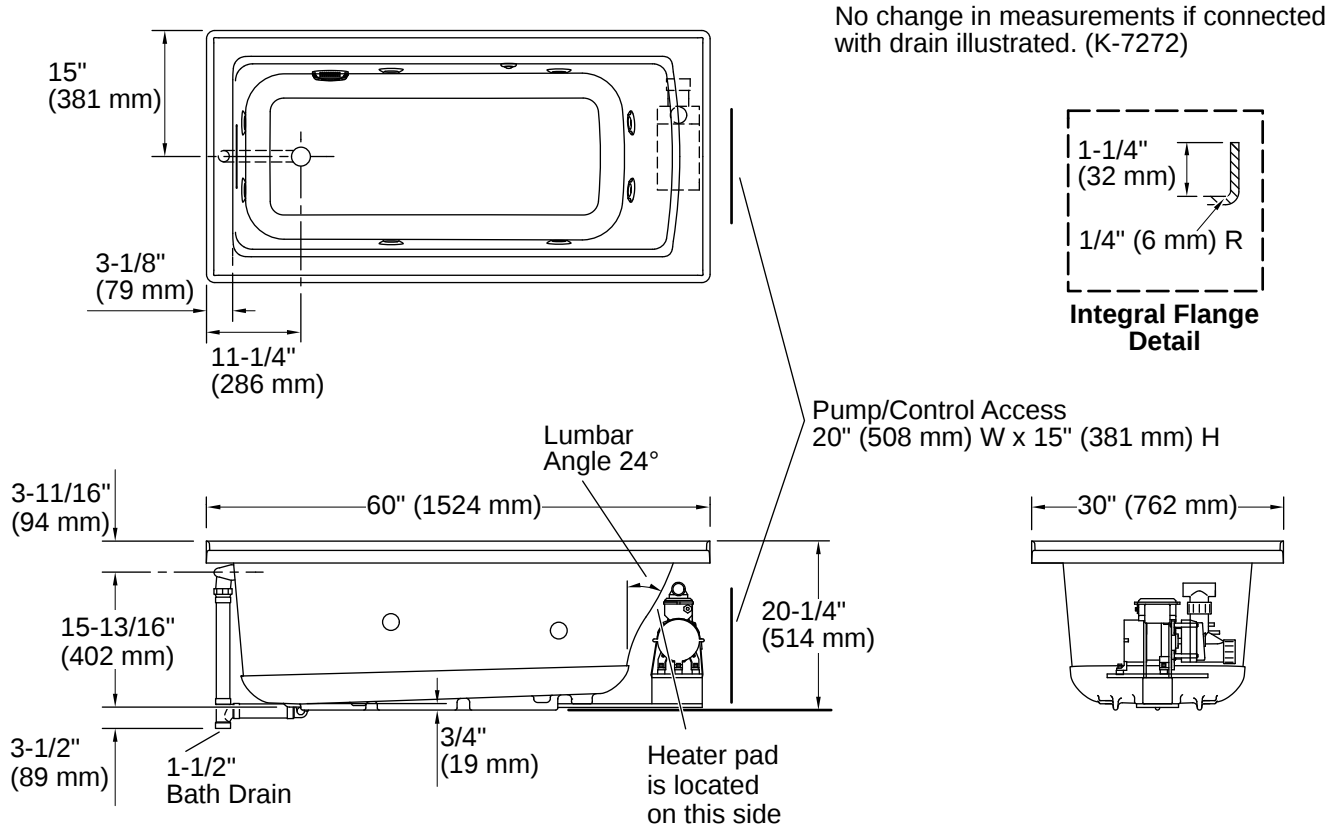

Drain Location:	Left
Drain Hole Diameter:	2-1/8" (54 mm)
Minimum Flat for Door:	2-9/16" (65 mm)
Basin Area, Bottom:	45-1/8" x 19-11/16" (1146 mm x 500 mm)
Basin Area, Top:	52-1/8" x 22-1/16" (1324 mm x 560 mm)
Water Depth:	15-1/8" (384 mm)
Water Capacity:	57 gal (215.8 L)
Minimum Floor Load:	50 lbs/ft ²
Weight:	123 lbs (55.8 kg)

Installation

- Left drain
- Alcove
- Requires Clearflo slotted overflow bath drain (sold separately)

Installation Notes

Install this product according to the installation instructions.

Measure your actual product for rough-in details.

The hot water supply should be 70% of the capacity of the bath or greater. Installations will vary.

Provide one grounded electrical outlet within 24" (610 mm) of each component.