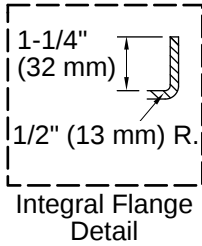

No change in measurements if connected with drain illustrated. (K-7272)

Installation

- Right drain
- Alcove
- Requires Clearflo slotted overflow bath drain (sold separately)

Installation Notes

Install this product according to the installation instructions.

Measure your actual product for rough-in details.

The hot water supply should be 70% of the capacity of the bath or greater. Installations will vary.

ADA compliant when installed to the specific requirements of these regulations.