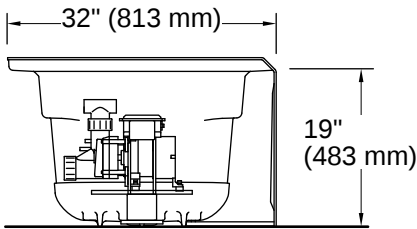

No change in measurements if connected with drain illustrated. (K-7272)

Installation

- Right drain
- Alcove
- Requires Clearflo slotted overflow bath drain (sold separately)

Installation Notes

Install this product according to the installation instructions.

Measure your actual product for rough-in details.

The hot water supply should be 70% of the capacity of the bath or greater. Installations will vary.

ADA compliant when installed to the specific requirements of these regulations.