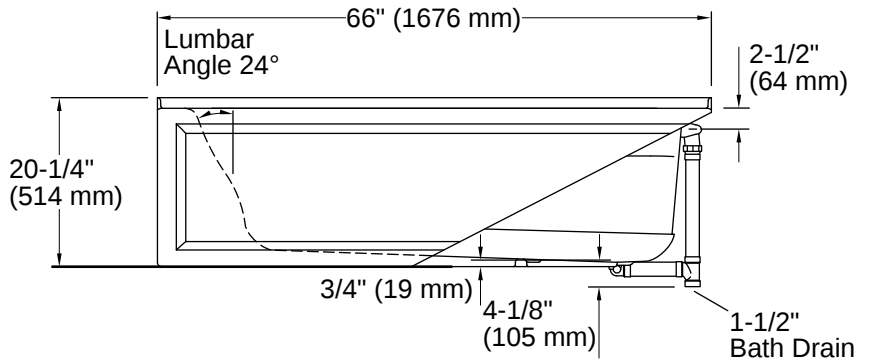

No change in measurements if connected with drain illustrated. (K-7272)

Installation

- Right drain
- Alcove
- Requires Clearflo slotted overflow bath drain (sold separately)

Installation Notes

Install this product according to the installation instructions.

Measure your actual product for rough-in details.

The hot water supply should be 70% of the capacity of the bath or greater. Installations will vary.

ADA compliant when installed to the specific requirements of these regulations.