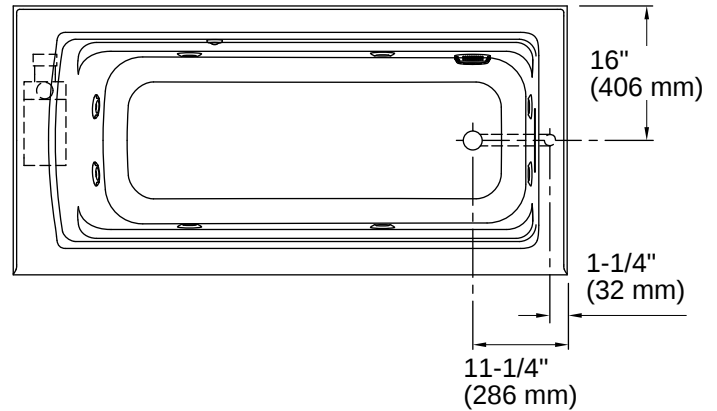

No change in measurements if connected with drain illustrated. (K-7272)

Installation

- Right drain
- Alcove
- Requires Clearflo slotted overflow bath drain (sold separately)

Installation Notes

Install this product according to the installation instructions.

Measure your actual product for rough-in details.

The hot water supply should be 70% of the capacity of the bath or greater. Installations will vary.

ADA compliant when installed to the specific requirements of these regulations.