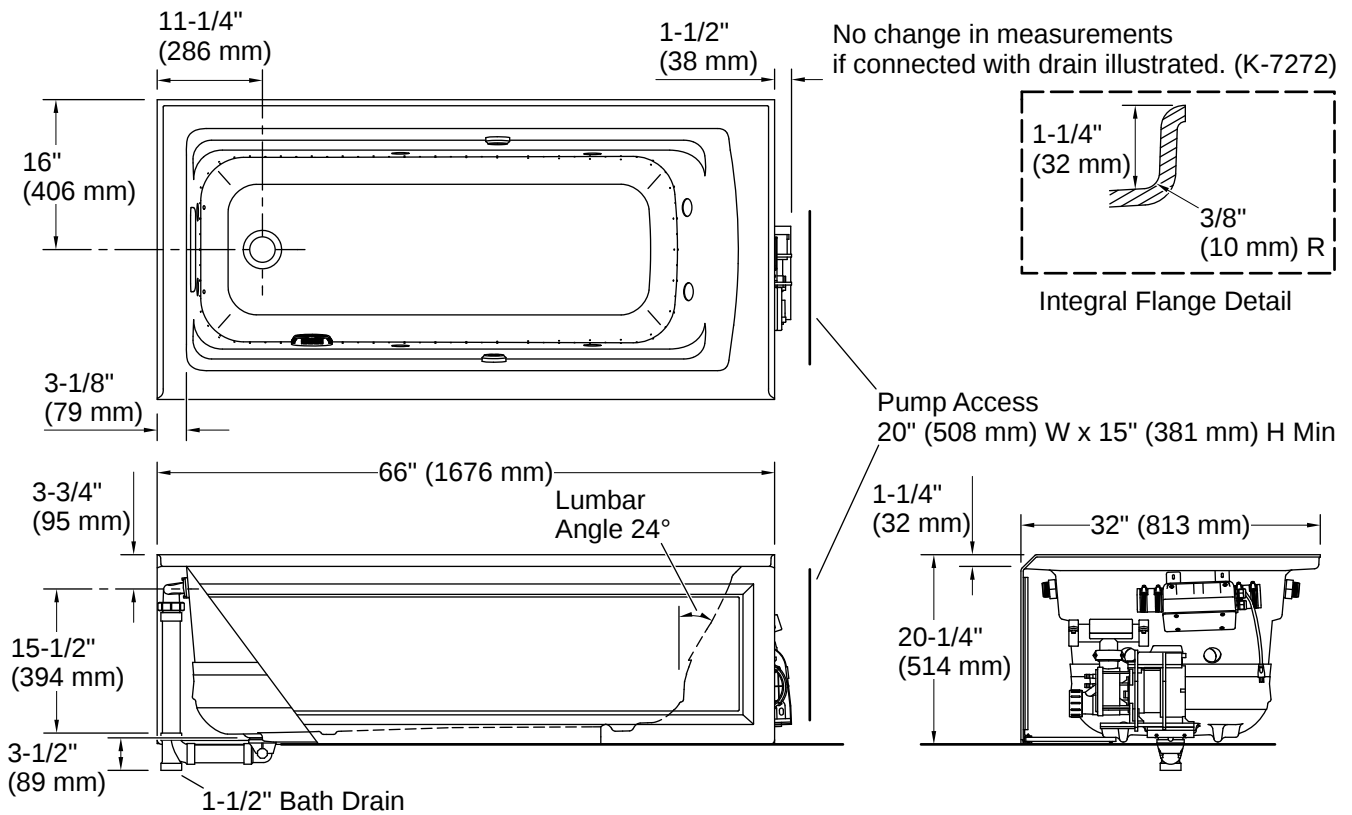

Installation

- Left drain
- Requires Clearflo slotted overflow bath drain (sold separately)

Installation Notes

Install this product according to the installation instructions.

Measure your actual product for rough-in details.

The hot water supply should be 70% of the capacity of the bath or greater. Installations will vary.

Remote blower installation kit is available for relocating the blower. Provide access for servicing the blower.

Do not relocate or alter the PVC tee or coiled flexible tubing connected to the blower. Follow the blower relocation instructions exactly.

ADA compliant when installed to the specific requirements of these regulations.