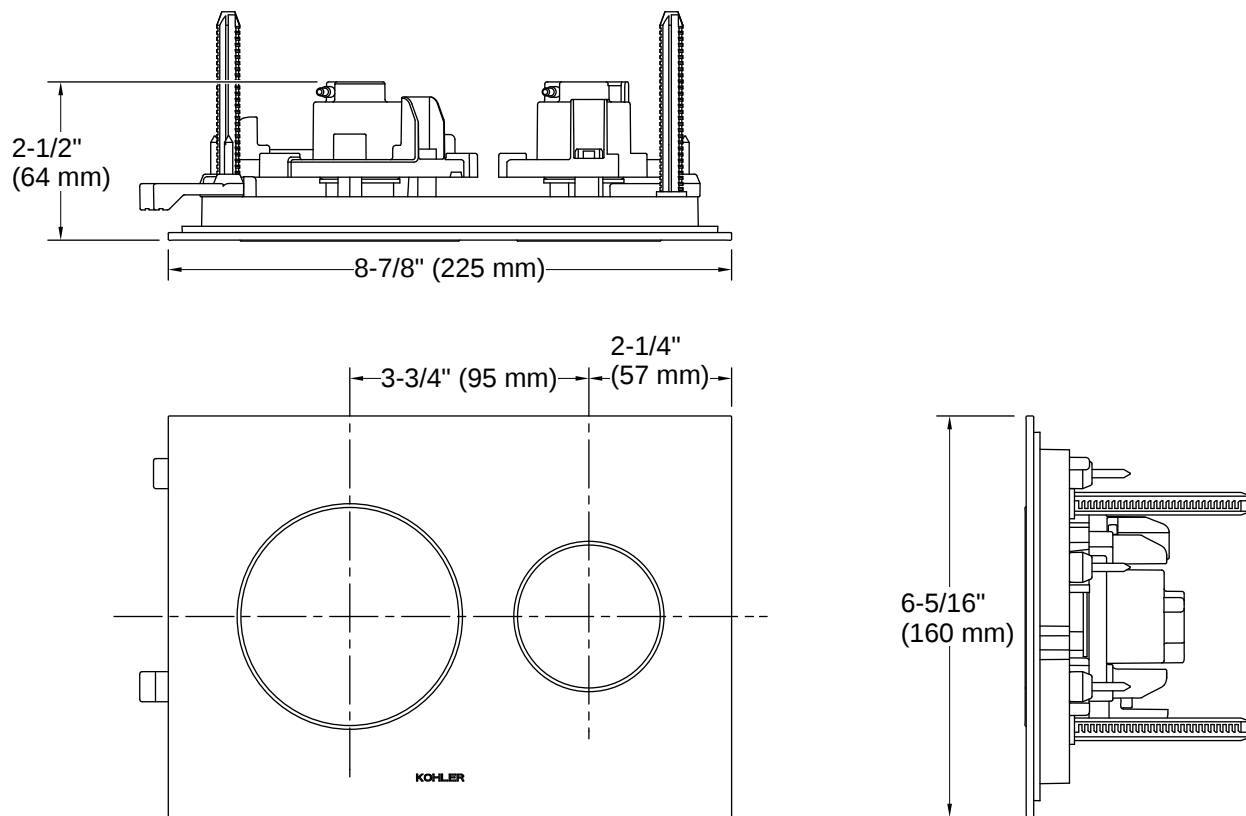

Installation

- Requires K-8108 Pneumatic Conversion In-Wall Kit (sold separately)

Installation Notes

Install this product according to the installation instructions.