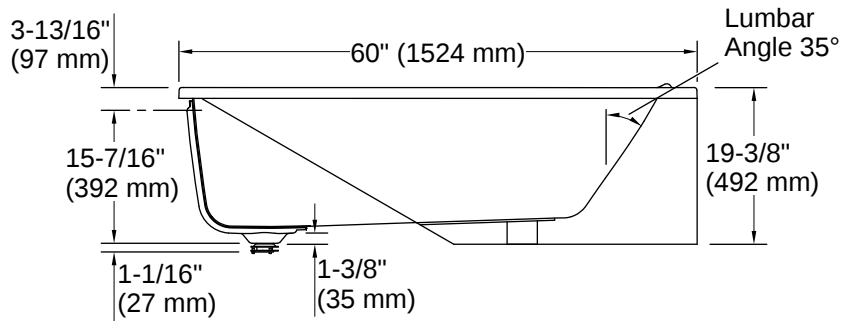

All product dimensions are nominal.

Drain Location:	Left
Drain Hole Diameter:	2-1/4" (57 mm)
Minimum Flat for Door:	2-15/16" (75 mm)
Basin Area, Bottom:	43-1/2" x 30-13/16" (1105 mm x 783 mm)
Basin Area, Top:	55-15/16" x 35-1/2" (1421 mm x 901 mm)
Water Depth:	13-1/4" (337 mm)
Water Capacity:	80.3 gal (304 L)
Minimum Floor Load:	46 lbs/ft ²
Weight:	135.72 lbs (61.6 kg)

Drop-in Rim Detail

1-1/2" Bath Drain

Installation

- Alcove
- Left drain

Installation Notes

Install this product according to the installation instructions.

Measure your actual product for rough-in details.

The hot water supply should be 70% of the capacity of the bath or greater. Installations will vary.