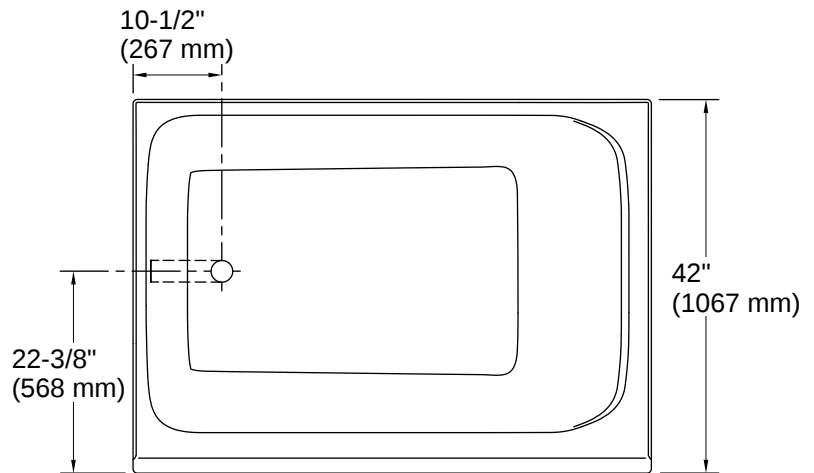

All product dimensions are nominal.

Drain Location:	Left
Drain Hole Diameter:	2-1/4" (57 mm)
Minimum Flat for Door:	2-15/16" (75 mm)
Basin Area, Bottom:	43-1/2" x 30-13/16" (1105 mm x 783 mm)
Basin Area, Top:	55-15/16" x 35-1/2" (1421 mm x 901 mm)
Water Depth:	13-1/4" (337 mm)
Water Capacity:	80.3 gal (304 L)
Minimum Floor Load:	46 lbs/ft ²
Weight:	135.72 lbs (61.6 kg)

Drop-in Rim Detail

1-1/2" Bath Drain

Installation

- Alcove
- Left drain

Installation Notes

Install this product according to the installation instructions.

Measure your actual product for rough-in details.

The hot water supply should be 70% of the capacity of the bath or greater. Installations will vary.