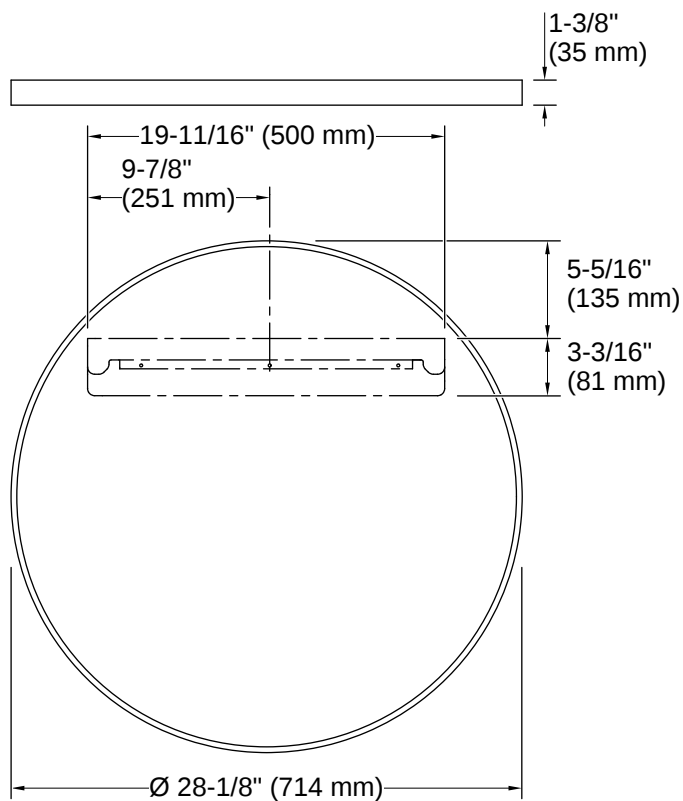

Installation

- Mounting kit ensures quick and easy installation

Installation Notes

Install this product according to the installation instructions.