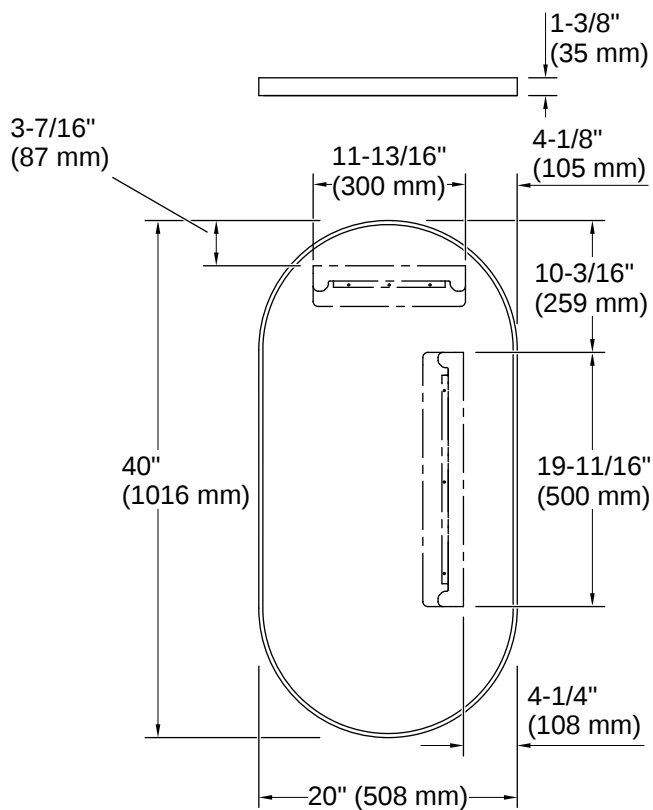

Installation

- Mounting kit ensures quick and easy installation

Installation Notes

Install this product according to the installation instructions.