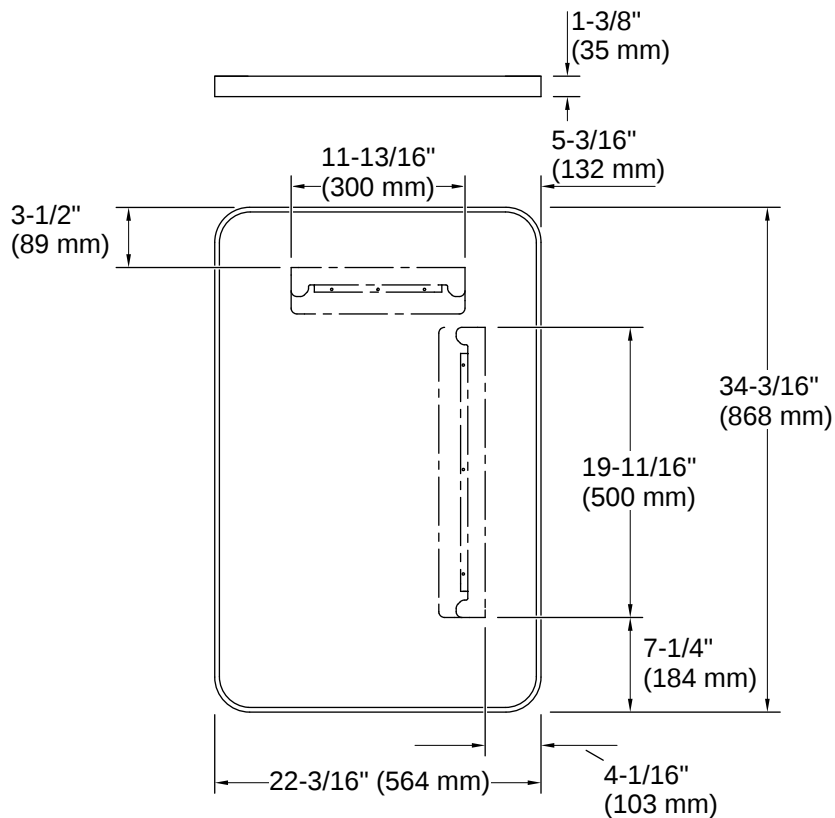

Installation

- Mounting kit ensures quick and easy installation

Installation Notes

Install this product according to the installation instructions.