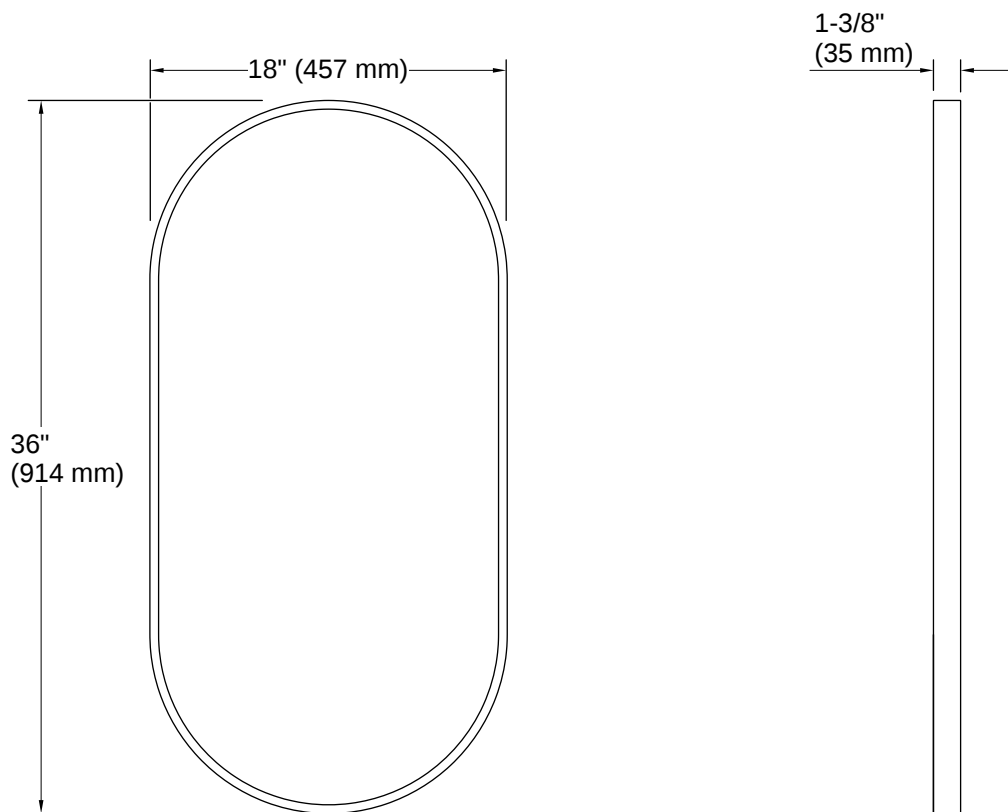

Installation

- Mounting kit ensures quick and easy installation

Installation Notes

Install this product according to the installation instructions.

Install the fastener to a stud to avoid possible property and product damage.