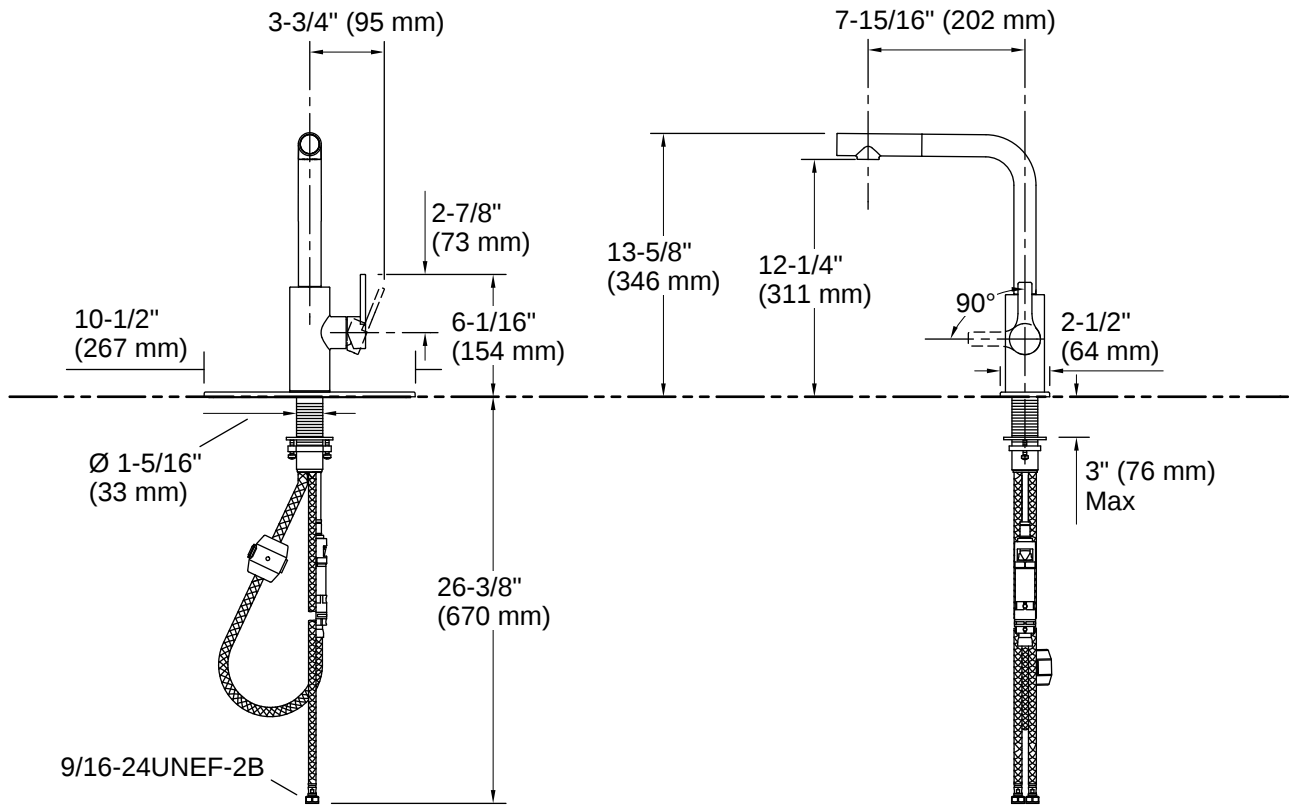

Elate® | K-34909

Pull-out kitchen sink faucet with two-function sprayhead

Features

- Two-function pull-out sprayhead with touch control allows you to switch from aerated stream to ring spray
- Powerful ring spray provides a targeted spray of water to remove stuck-on food
- Compact L-shaped spout and 360° spout rotation offer superior clearance for filling pots and cleaning
- Single lever handle makes adjusting water temperature easy with one hand
- Temperature memory allows faucet to be turned on and off at the temperature set during prior usage
- ProMotion® technology's light, quiet braided hose and swiveling ball joint make the pull-down sprayhead easier and more comfortable to use
- MasterClean™ sprayface features an easy-to-clean surface that withstands mineral buildup and maximizes spray performance
- 1.5 gpm (5.7 lpm) maximum flow rate at 60 psi (4.14 bar)
- KOHLER® ceramic disc valves exceed industry longevity standards for a lifetime of durable performance

For the most current specification sheet, go to www.kohler.com USA or www.kohler.ca Canada.

6-22-2026 1:17 - US-CA

Installation

- Single-hole or three-hole installation (escutcheon plate included)
- Flexible supply lines simplify installation