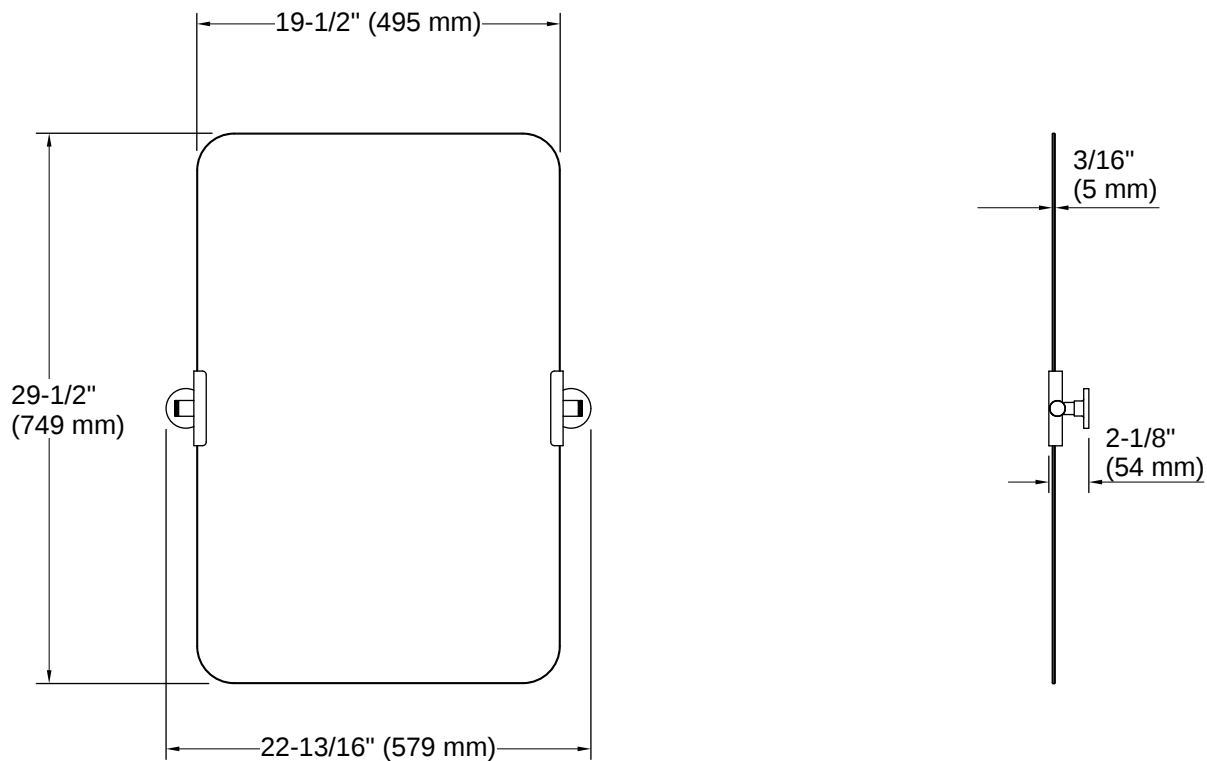

Installation

- Mounting kit ensures quick and easy installation

Installation Notes

Install this product according to the installation instructions.