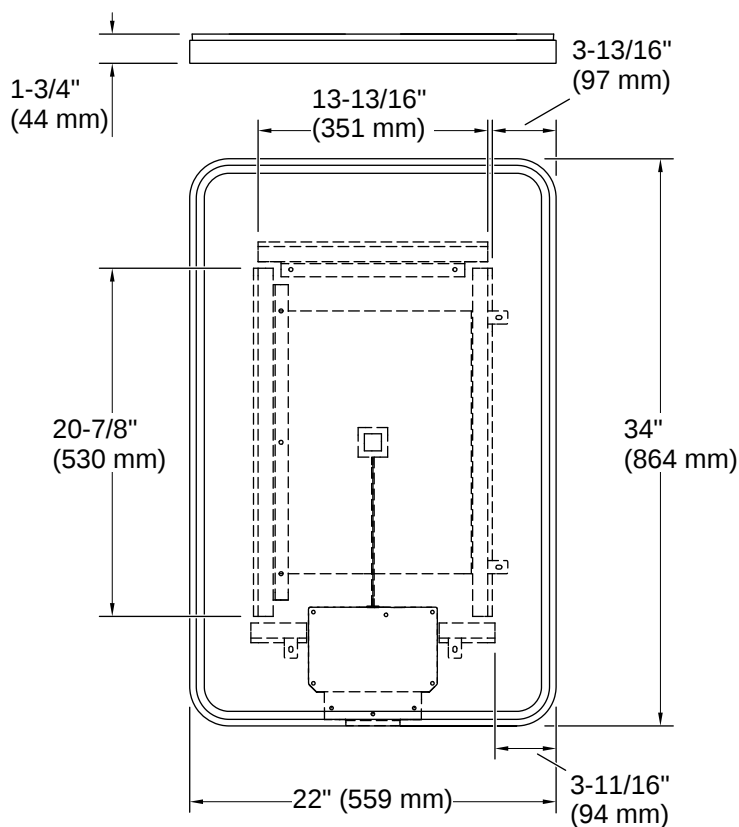

Installation

- Includes mounting hardware for surface installation
- Hang-and-secure mounting system for easier surface-mount installation

Installation Notes

Install this product according to the installation instructions.