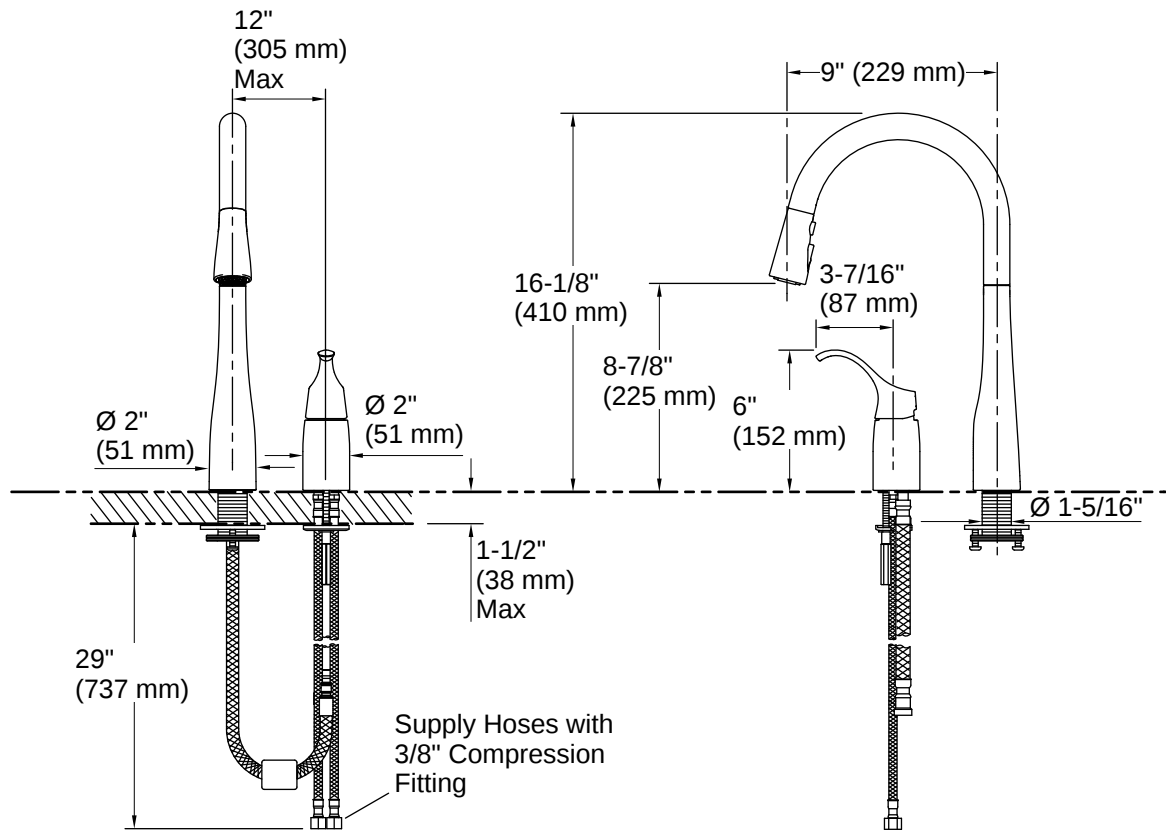

KOHLER® Faucet Lifetime Limited Warranty

Technical Information

All product dimensions are nominal.

Handle

Handle Style/ Type: Lever

Spout

Spout Reach: 9" (229 mm)

Flow Rate

Faucet Flow Rate: 1.5 gpm (5.7 l/min)

Valves

Included Valve: Ceramic disc

Material

- Premium metal construction for durability and reliability
- KOHLER finishes resist corrosion and tarnishing

Recommended Products/Accessories

6-24-2026 9:20 - US-CA

Installation

- Two-hole installation
- Flexible supply lines simplify installation
- Remote valve configuration allows you to install the handle in an easy-to-access location

Installation Notes