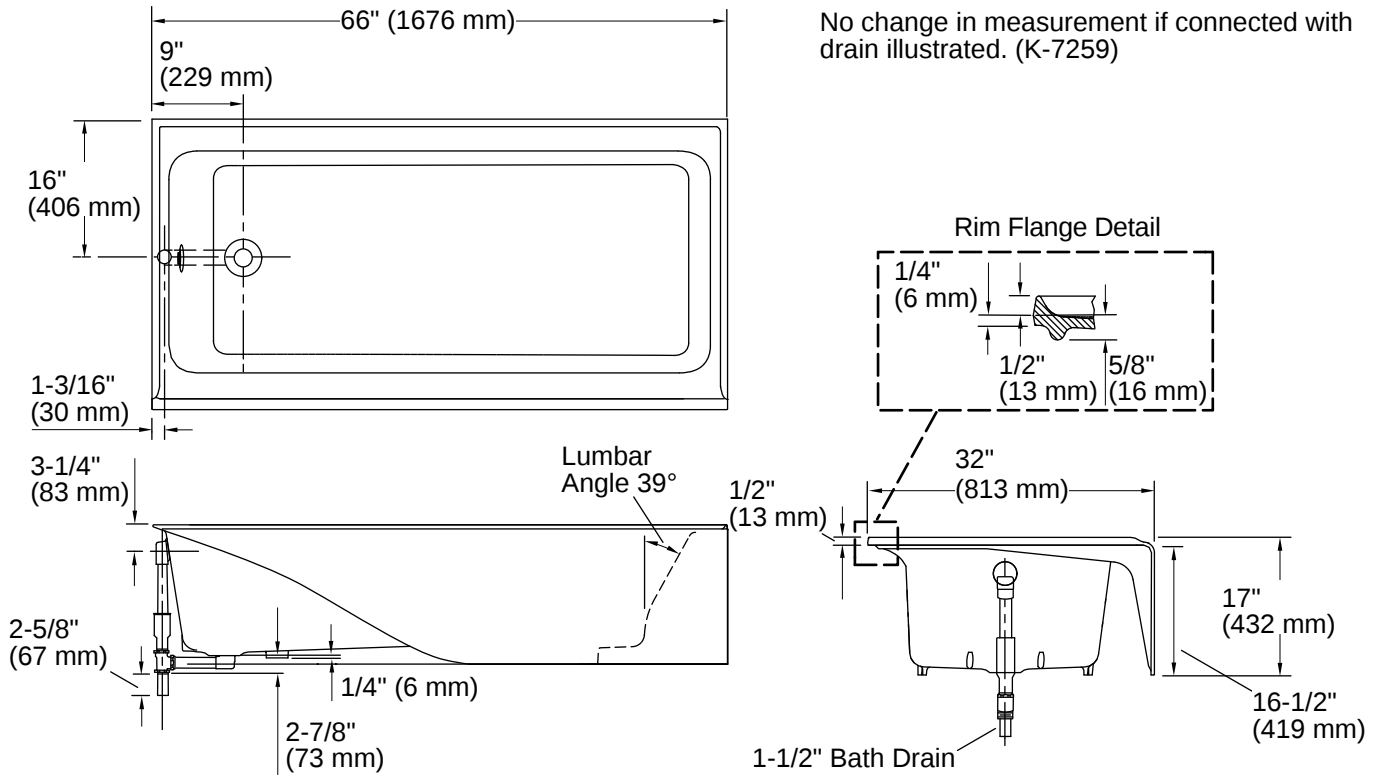

Bellwether® | K-847

66" x 32" alcove bath, left drain

Features

- Clean lines and streamlined style add contemporary appeal to any bathroom
- 16-1/2" apron height for easy entry and exit
- Standard size simplifies installation in remodels
- Safeguard® slip-resistant surface provides excellent traction underfoot
- Wide ledges for extra storage space

Technical Information

All product dimensions are nominal.

Drain Location:	Left
Drain Hole Diameter:	2-3/16" (56 mm)
Minimum Flat for Door:	2-9/16" (65 mm)
Basin Area, Bottom:	50-3/4" x 20-5/16" (1289 mm x 516 mm)
Basin Area, Top:	58-7/16" x 22-5/8" (1484 mm x 575 mm)
Water Depth:	11-11/16" (297 mm)
Water Capacity:	49 gal (185.5 L)
Minimum Floor Load:	57 lbs/ft ²
Weight:	380 lbs (172.4 kg)

3-27-2026 17:15 - US-CA

Installation

- Left drain
- Alcove

Installation Notes

Install this product according to the installation instructions.

Measure your actual product for rough-in details.

The hot water supply should be 70% of the capacity of the bath or greater. Installations will vary.