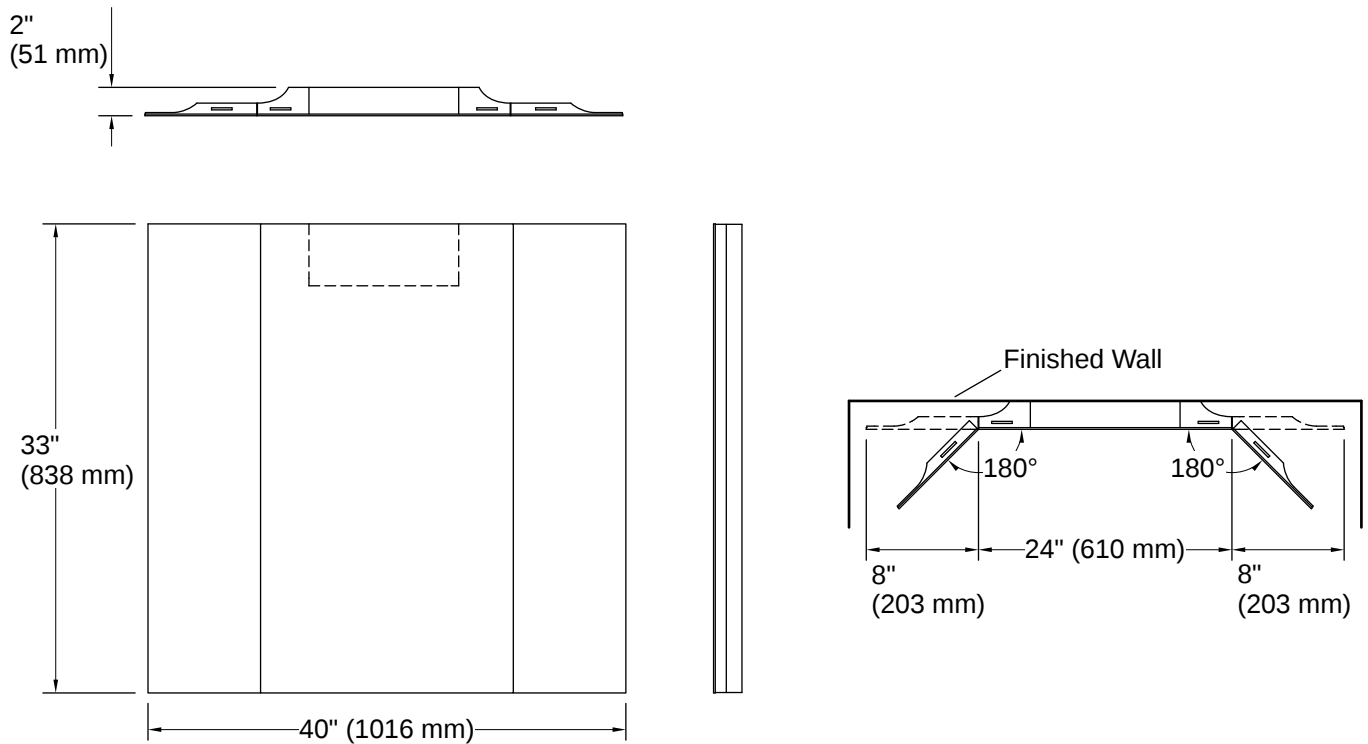

Installation

- Includes mounting hardware for surface installation
- Hang-and-secure mounting system for easier surface-mount installation
- Recommend professional electrician installation

Installation Notes

Install this product according to the installation instructions.

Select the type of fastener based on the wall material. A minimum 20 lb (9.07 kg) load bearing fastener is recommended.

Install the fastener to a stud to avoid possible property and product damage.

A dimmer switch is required. This product is compatible with most residential dimmer switches intended for incandescent and dimmable LED bulbs.