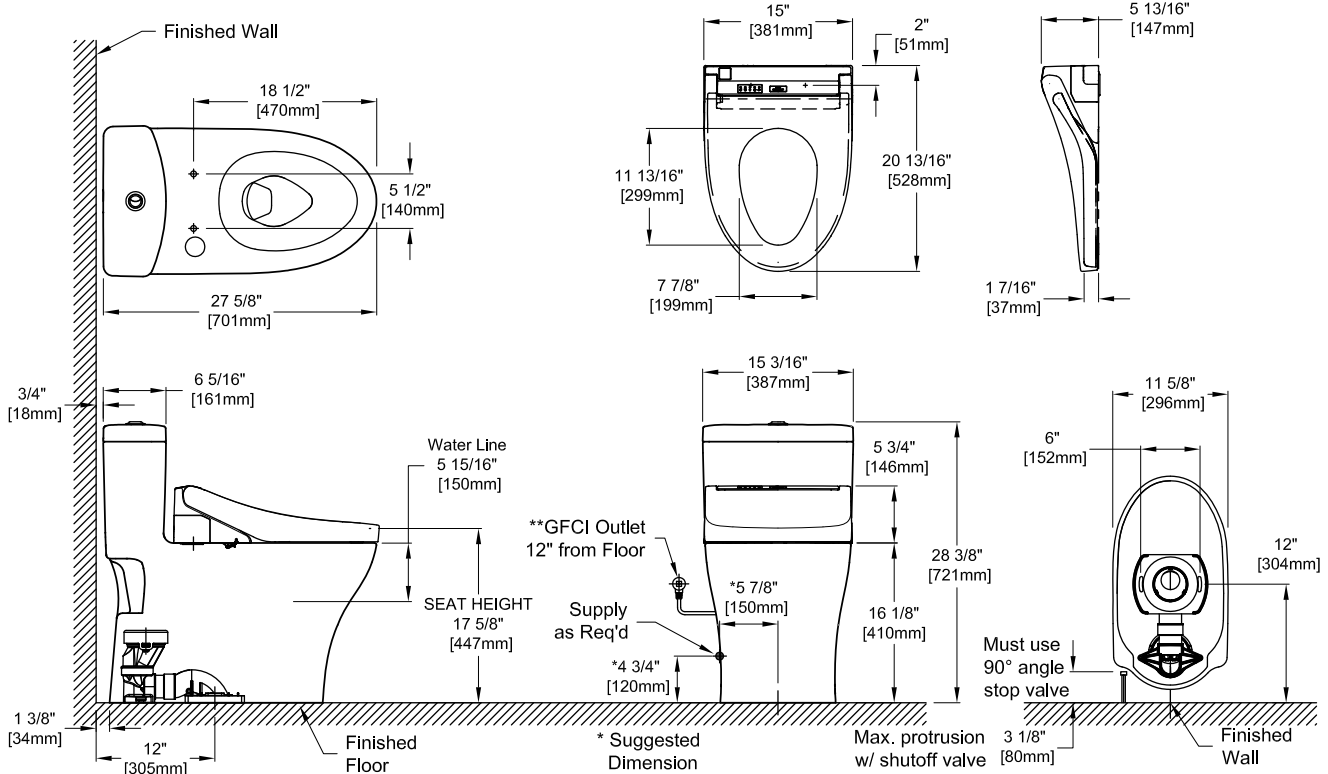

### INSTALLATION NOTES

#### Back-to-Back Toilet Installations:

TOTO recommends the use of a nationally listed, double sanitary tee-wye only, in vertical waste stacks, in accordance with the stipulations noted in the majority of nationally recognized plumbing codes.

To maintain adequate wall gap between the back of the tank and wall, mount the floor flange at a nominal 12" rough-in distance.

### DIMENSIONS

\*\*GFCI outlet of 120V, 10amps.  
Washlet power cord is 4' long with 3 prongs.

**TOTO®**

These dimensions and specifications are subject to change without notice