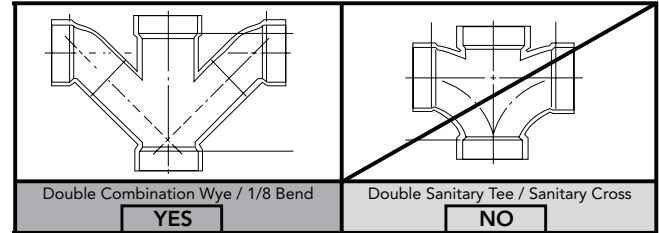

MW6463084CEMFGN

Aquia® IV WASHLET®+ C5 One-Piece Toilet - 1.28 & 0.9 GPF

SPECIFICATIONS

Water Use	1.28 & 0.9 GPF (4.8 & 3.4 LPF)
Flush System	DYNAMAX TORNADO FLUSH®
Min. Water Pressure	8 psi (Flowing)
Water Surface	7" x 5"
Trap Diameter	2-1/4"
Rough-in	12" (10" and 14" options available)
Trap Seal	2-1/8"
Warranty	One Year Limited Warranty
Material	Vitreous China
Shipping Weight	112 lbs.
Shipping Dimensions	29-1/2" L x 17-5/8" W x 28-1/8" H

See SW3084T40 Specification Sheet for details on included WASHLET.

INSTALLATION NOTES

Back-to-Back Toilet Installations:

TOTO recommends the use of a nationally listed, double sanitary tee-wye only, in vertical waste stacks, in accordance with the stipulations noted in the majority of nationally recognized plumbing codes.

To maintain adequate wall gap between the back of the tank and wall, mount the floor flange at a nominal 12" rough-in distance.