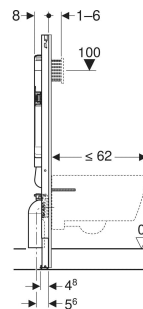

Geberit Duofix element for wall-hung WC, 120 cm, with Alpha concealed cistern 8 cm, for wood frame wall

APPLICATION PURPOSES

- For metal and wood frame walls
- For installation in part- or room-height prewalls
- For installation in room-height partition walls
- For floor constructions 0–20 cm
- For wall-hung WCs

CHARACTERISTICS

- 2025 range
- Statically self-supporting frame, protected against corrosion with powder coating
- Frame for wall-hung WCs with connection dimensions as per EN 33 and projection up to 62 cm
- Alternative fastening point for wall anchors
- Frame with \varnothing 9 mm drilling holes for fastening in wood frame construction
- Frame fulfils standard requirements in accordance with ASME A112.6.2, ANSI Z124.4
- Foot plates made of plastic
- Foot plate depth suitable for installation in U-profiles UW 50

TECHNICAL DATA

Flow pressure 10–1000 kPa

| | |
|-------------------------------|-----------|
| Water temperature max. | 25 °C |
| Flush volume, factory setting | 4.8 / 3 l |
| Product material | Steel |
| Height-adjustable | Yes |

| <i>Art. no.</i> | <i>B</i> <i>cm</i> | <i>H</i> <i>cm</i> | <i>T</i> <i>cm</i> |
|----------------------------|-----------------------|-----------------------|-----------------------|
| 458.182.00.2 New | 50 | 120 | 8 |