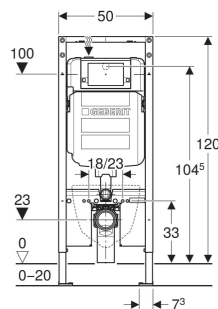

Geberit Duofix element for wall-hung WC, 120 cm, with Alpha concealed cistern 8 cm, for wood frame wall

APPLICATION PURPOSES

- For metal and wood frame walls
- For installation in part- or room-height prewalls
- For installation in room-height partition walls
- For floor constructions 0–20 cm
- For wall-hung WCs

CHARACTERISTICS

- 2025 range
- Statically self-supporting frame, protected against corrosion with powder coating
- Frame for wall-hung WCs with connection dimensions as per EN 33 and projection up to 62 cm
- Alternative fastening point for wall anchors
- Frame with \varnothing 9 mm drilling holes for fastening in wood frame construction
- Frame fulfils standard requirements in accordance with ASME A112.6.2, ANSI Z124.4
- Foot plates made of plastic
- Foot plate depth suitable for installation in U-profiles UW 50

TECHNICAL DATA

Flow pressure 10–1000 kPa

| | |
|-------------------------------|-----------|
| Water temperature max. | 25 °C |
| Flush volume, factory setting | 4.8 / 3 l |
| Product material | Steel |
| Height-adjustable | Yes |

| <i>Art. no.</i> | <i>B</i> <i>cm</i> | <i>H</i> <i>cm</i> | <i>T</i> <i>cm</i> |
|----------------------------|-----------------------|-----------------------|-----------------------|
| 458.182.00.2 New | 50 | 120 | 8 |