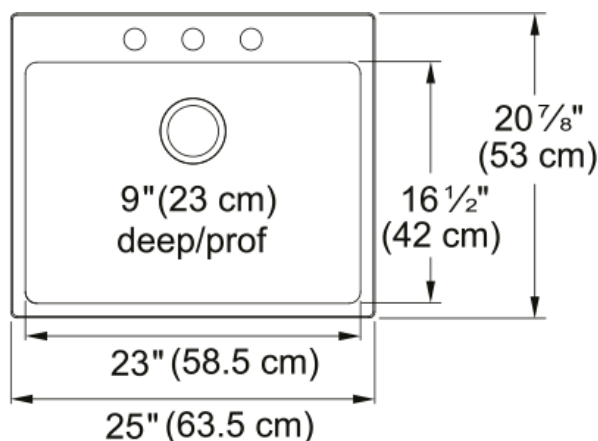

## Brookmore Drop In Sink - BSL2125-9-3 | 101.0636.984

Brookmore Collection 25-in x 21-in Drop in 3-Hole Single Bowl Stainless Steel Kitchen Sink. The Brookmore stainless steel sink collection will create something truly unique that fits both prepping and cleaning needs. Made with high-quality 18-gauge stainless steel with a rich chromium content that helps shield the material from corrosion and prevents bacterial growth. This sink features the EZ Torque™ simplified fastener system that lets you quickly drop and drill your sink into place, securely locking the sink to the countertop. The spacious 9" deep bowl is perfect for soaking and washing stacks of dishes, and the sound-dampening system goes to work to reduce the noise caused by a garbage disposal or running water.

### Product Dimensions

Length (right to left)	25
Width (front to back)	20.866
Large bowl size: right to left	23.031
Large bowl size: front to back	16.535
Large bowl: depth	9.055

### Installation

Minimum cabinet size	27"
----------------------	-----