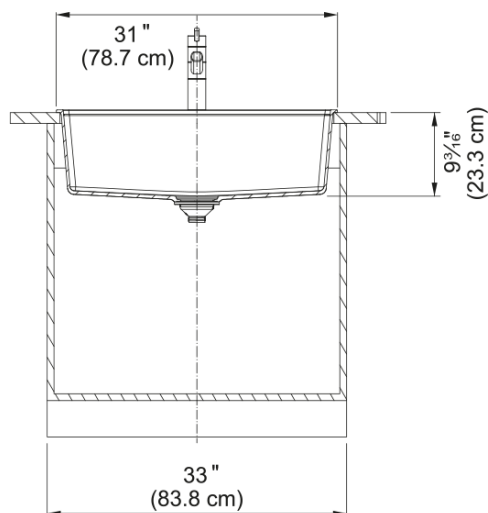

# Maris Dual Mount Sink - MAG61029-SLG-S | 114.0713.087

31.0-in. x 20.88-in. Dual Mount Fraganite Single Bowl Kitchen Sink in Slate Grey. Maris sinks are equipped with deep capacity bowls that can easily fit baking trays, pots, and pans to be washed with maximum ease. With our easy-to-use integrated ledge system, you'll accomplish more with your sink while making the most of your surrounding counter space. The rear drain maximizes the usable surface of the bowl and creates extra cabinet space beneath the sink. Maris Fraganite sinks are scratch-resistant, fade-resistant, and impact resistant and will retain their new appearance for years. Sink strainer assembly included.

## Product Dimensions

Length (right to left)	31
Width (front to back)	20.874
Large bowl size: right to left	29.449
Large bowl size: front to back	15.512
Large bowl: depth	9.488

## Installation

Minimum cabinet size	33"
----------------------	-----