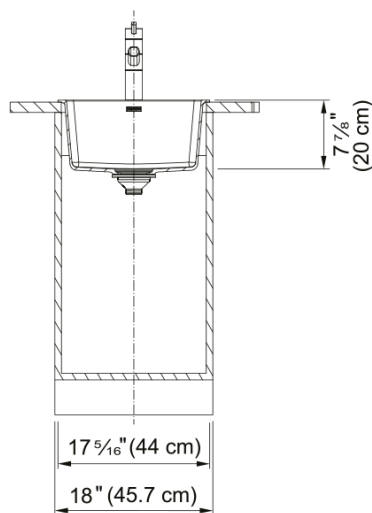

## Maris Dual Mount Sink - MAG61015-SLG-S | 114.0713.091

17.31-in. x 19.69-in. Dual Mount Fraganite Single Bowl Bar / Prep Sink in Slate Grey. Beautiful and durable, this Maris sink is the perfect size for a bar or prep sink. The rear drain maximizes the usable surface of the bowl and creates extra cabinet space beneath the sink. Maris Fraganite sinks are scratch-resistant, fade-resistant, and impact resistant and will retain their new appearance for years. Sink strainer assembly included.

### Product Dimensions

Length (right to left)	17.323
Width (front to back)	19.685
Large bowl size: right to left	15.354
Large bowl size: front to back	15.748
Large bowl: depth	7.874

### Installation

Minimum cabinet size	18"
----------------------	-----