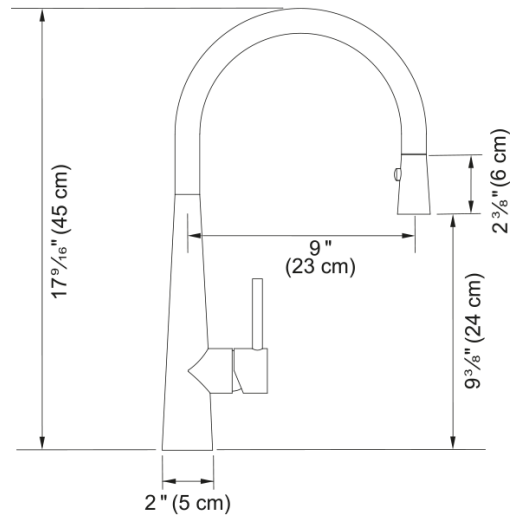

## Steel Pull-Down Faucet - STL-PD-GLD | 115.0689.823

17.5-in. Single Handle Pull-Down Kitchen Faucet in Gold. With its high arc spout and pull-down dual spray head, this faucet can accommodate large pots and allows you to reach each corner of the sink easily. The dual functioning spray head can toggle between powerful spray and stream, making clean-up effortless. Solid 304 stainless steel construction delivers corrosion resistance inside and out. The durable PVD finish is resistant to scratching and the color never fades, even with frequent cleaning. ADA and AB100 compliant.

### Aspect

Spout type	J - spout
Product color	Gold
Type of material	Stainless steel 304
Flexible pullout hose material	Textile
Spray head material	Stainless steel

### Product Dimensions

Height Overall	17.717
Faucet hole diameter	35 mm
Cartridge dimension	35 mm

### Installation

Mounting type	Shank
Water supply hose connection	1/2"
Water supply hose length	31.50 in