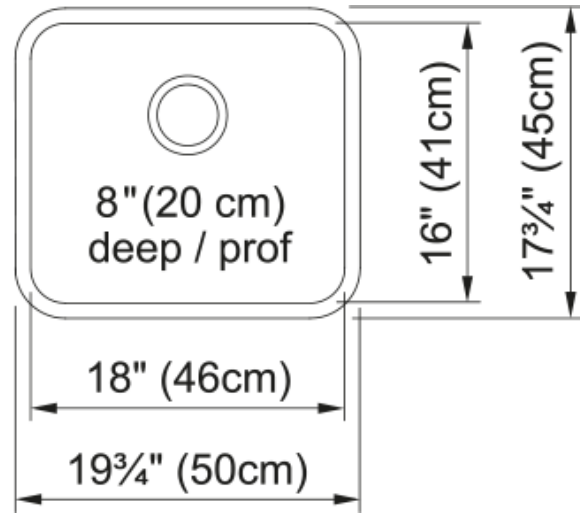

Steel Queen Undermount Sink QSUA1820-8 | 122.0170.399

Steel Queen 19.75-in x 17.75-in Undermount Single Bowl Stainless Steel Kitchen Sink. For versatile durability at a great value, a Kindred Steel Queen undermount single bowl sink will evoke an essence of charm in your kitchen. Designed for performance with smooth edges and a bright satin finish that will stand up to everyday tasks. Steel Queen sinks are made from durable 20-gauge stainless steel with a finish that will stand up to the demands of everyday life. Backed with a limited lifetime warranty, you can trust that this Kindred sink will provide you with reliable performance for years to come.

Aspect

Sink type	Sink
Type of material	Stainless steel
Number of bowls	1
Product color	Steel
Surface finish	Silk

Product Dimensions

Length (right to left)	19.685
Width (front to back)	17.717
Large bowl size: right to left	18.11
Large bowl size: front to back	16.142
Large bowl: depth	7.874

Installation

Minimum cabinet size	21"
----------------------	-----

Product specifications

Installation type	Undermount
Drain hole	3 1/2"
Position of drainer	No drainer
Active Twist Compatibility	No

Product identification