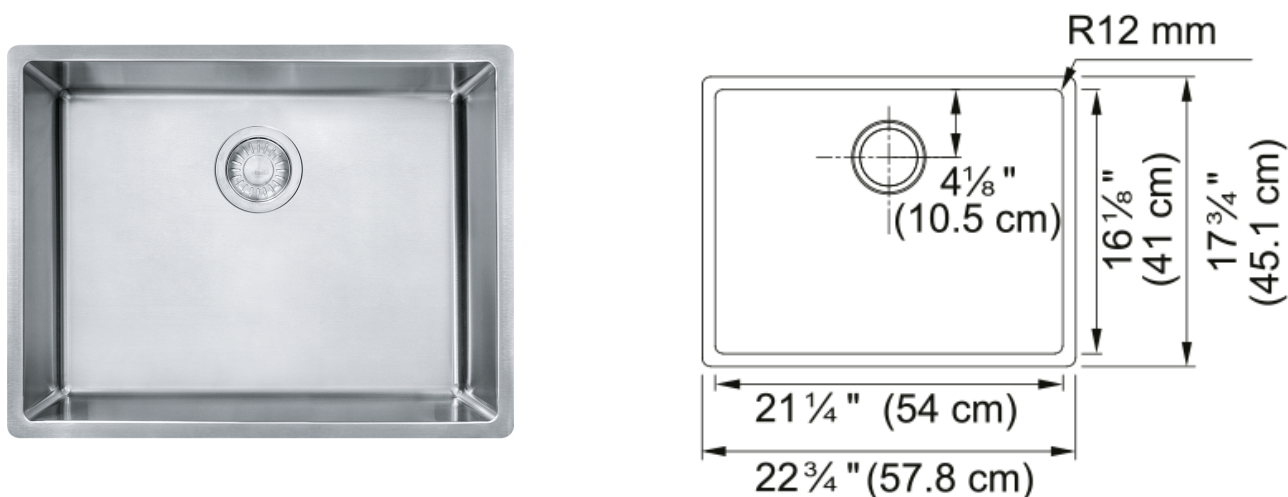

## Cube Undermount Sink - CUX110-21-CA | 122.0627.761

Elevate your kitchen experience with the Cube Series from Franke - a hand-crafted undermount sink collection that seamlessly marries Swiss precision with contemporary elegance. Our Cube sinks redefine sophistication with a smooth bowl design, providing a clean, modern aesthetic that effortlessly complements your kitchen decor. The easy-to-clean Pearl finish enhances the sink's visual appeal and simplifies maintenance, resisting stains and water spots for a lasting, pristine shine. Transform your kitchen into a haven of style and functionality with the Cube Series - where precision, design, and ease-of-use converge for an exceptional sink experience.

### Aspect

Sink type	Sink
Type of material	Stainless steel
Number of bowls	1
Product color	Steel
Surface finish	Pearl

### Product Dimensions

Length (right to left)	22.748
Width (front to back)	17.756
Large bowl size: right to left	21.26
Large bowl size: front to back	16.142
Large bowl: depth	9.016