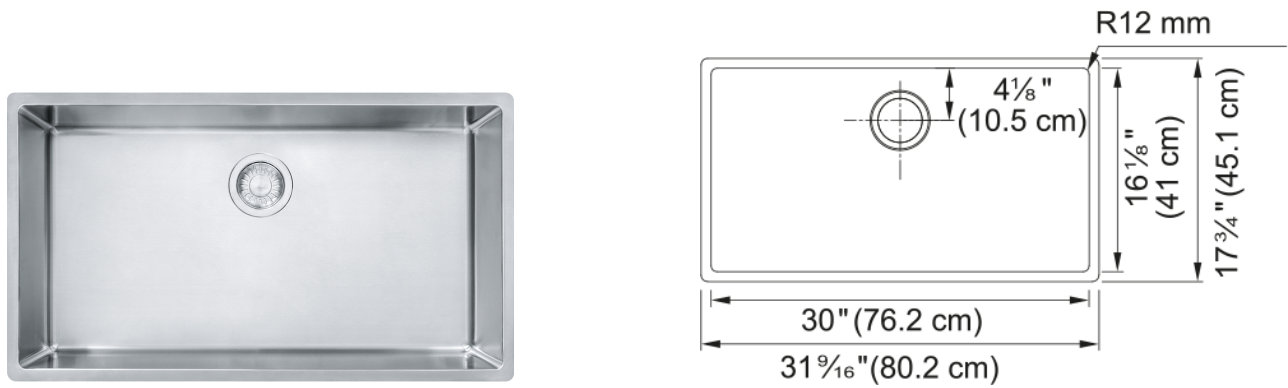

Cube Undermount Sink - CUX110-30-CA | 122.0627.766

Elevate your kitchen experience with the Cube Series from Franke - a hand-crafted undermount sink collection that seamlessly marries Swiss precision with contemporary elegance. Our Cube sinks redefine sophistication with a smooth bowl design, providing a clean, modern aesthetic that effortlessly complements your kitchen decor. The easy-to-clean Pearl finish enhances the sink's visual appeal and simplifies maintenance, resisting stains and water spots for a lasting, pristine shine. Transform your kitchen into a haven of style and functionality with the Cube Series - where precision, design, and ease-of-use converge for an exceptional sink experience.

Aspect

Sink type	Sink
Type of material	Stainless steel
Number of bowls	1
Product color	Steel
Surface finish	Pearl

Product Dimensions

Length (right to left)	31.496
Width (front to back)	17.756
Large bowl size: right to left	30
Large bowl size: front to back	16.142
Large bowl: depth	9.016