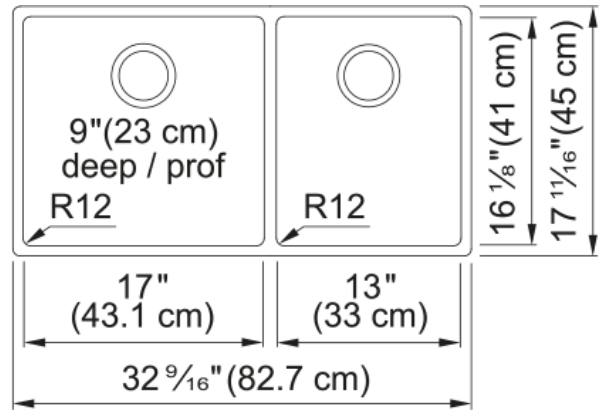

Cube Undermount Sink - CUX160-32-CA | 122.0631.581

Elevate your kitchen experience with the Cube Series from Franke - a hand-crafted undermount sink collection that seamlessly marries Swiss precision with contemporary elegance. Our Cube sinks redefine sophistication with a smooth bowl design, providing a clean, modern aesthetic that effortlessly complements your kitchen decor. The easy-to-clean Pearl finish enhances the sink's visual appeal and simplifies maintenance, resisting stains and water spots for a lasting, pristine shine. Transform your kitchen into a haven of style and functionality with the Cube Series - where precision, design, and ease-of-use converge for an exceptional sink experience.

Aspect

Sink type	Sink
Type of material	Stainless steel
Number of bowls	1,5
Product color	Steel
Surface finish	Pearl

Product Dimensions

Length (right to left)	32.575
Width (front to back)	17.717
Large bowl size: right to left	17.004
Large bowl size: front to back	16.142
Large bowl: depth	9.055
Small bowl size: right to left	12.992
Small bowl size: front to back	16.142
Small bowl: depth	9.055

Installation

Minimum cabinet size	33"

Product specifications

Installation type	Undermount
Drain hole	3 1/2"
Position of drainer	No drainer
Bowl 1: accessory ledge	no
Active Twist Compatibility	No

Product identification

Brand	FRANKE
Collection	Cube