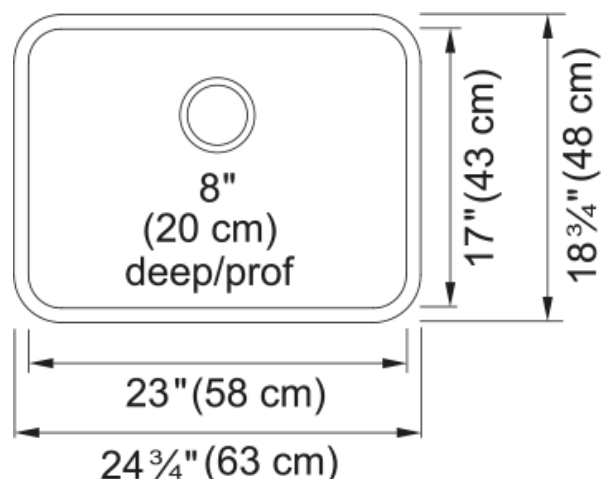

## Steel Queen Undermount Sink - QSUA1925-8 | 122.0739.677

Steel Queen 24.75-in LR x 18.75-in FB Undermount Single Bowl Stainless Steel Kitchen Sink. For versatile durability at a great value, a Kindred Steel Queen undermount single bowl sink will evoke an essence of charm in your kitchen. Designed for performance with smooth edges and a bright satin finish that will stand up to everyday tasks. Steel Queen sinks are made from durable 20-gauge stainless steel with a finish that will stand up to the demands of everyday life. Backed with a limited lifetime warranty, you can trust that this Kindred sink will provide you with reliable performance for years to come.

### Product Dimensions

Length (right to left)	19.685
Width (front to back)	17.717
Large bowl size: right to left	18.11
Large bowl size: front to back	16.142
Large bowl: depth	7.874

### Installation

Minimum cabinet size	30"
----------------------	-----