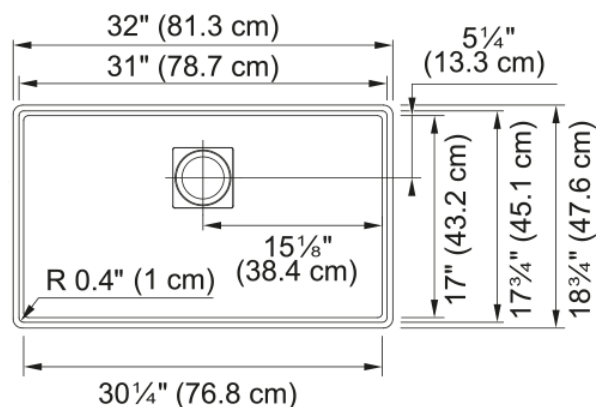

Peak Undermount Sink - PKG110-31SG | 125.0508.024

32.0-in. x 18.75-in. Undermount Single Bowl Fraganite Kitchen Sink in Stone Grey. Peak Fraganite doesn't just fit in – it excels in every modern kitchen space. The integrated ledge enhances the functionality of the sink by creating an elevated workspace, allowing you to work directly over the sink. Clean lines, tight corners add a contemporary edge to this line of sinks, while the drain cover provides a flat bottom surface so glassware can stand up in the bowl of the sink.

Aspect

Sink type	Sink
Type of material	Fragranite
Number of bowls	1
Product color	Stone grey
Surface finish	None

Product Dimensions

Length (right to left)	31.984
Width (front to back)	18.74
Large bowl size: right to left	31
Large bowl size: front to back	17.756
Large bowl: depth	9.5

Installation

Minimum cabinet size	36"
----------------------	-----

Product specifications

Installation type	Undermount
Drain hole	3 1/2"
Position of drainer	No drainer
Active Twist Compatibility	No

Product identification