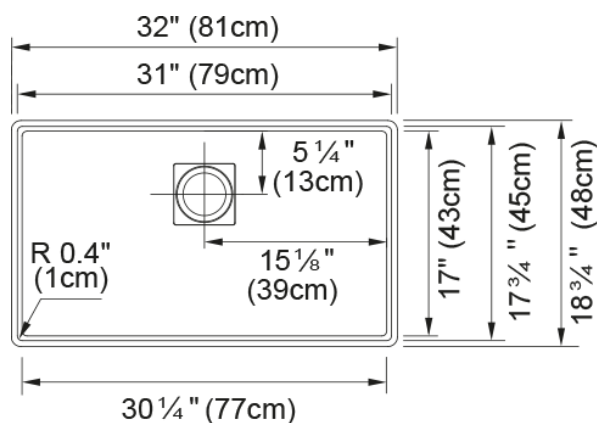

Peak Workcenter Sink - PKG11031CHA-WKC | 125.0672.234

32.0-in. x 18.75-in. Undermount Single Bowl Granite Kitchen Sink in Champagne. The Peak Granite Workcenter transforms an underutilized area in the kitchen into a space that is both functional and sophisticated. The integrated ledge enhances your workspace by allowing you to work directly over the sink, and the included custom-fit accessories streamline your workflow. Available in seven color hues, the Peak Granite Workcenter seamlessly blends into the most active area in your house, the kitchen. ACCESSORIES INCLUDED: Bottom Grid Mat, Shelf Grid, Cutting Board, Drain Cover and Strainer Basket

Aspect

Sink type	Sink
Type of material	Fragranite
Number of bowls	1
Product color	Champagne
Surface finish	None

Product Dimensions

Length (right to left)	31.984
Width (front to back)	18.74
Large bowl size: right to left	31
Large bowl size: front to back	17.756
Large bowl: depth	9.5

Installation

Minimum cabinet size	36"
----------------------	-----

Product specifications

Installation type	Undermount
Drain hole	3 1/2"
Position of drainer	No drainer
Active Twist Compatibility	No

Product identification