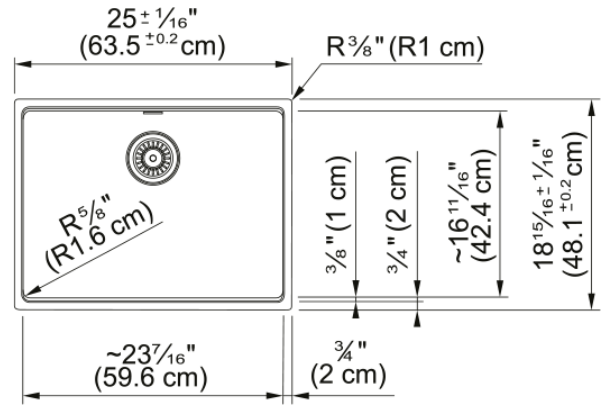

## Maris Undermount Sink - MAG11023-CHA-S | 125.0687.169

25.0-in. x 18.94-in. Undermount Fraganite Single Bowl Kitchen Sink in Champagne. Maris sinks are equipped with deep capacity bowls that can easily fit baking trays, pots, and pans to be washed with maximum ease. With our easy-to-use integrated ledge system, you'll accomplish more with your sink while making the most of your surrounding counter space. The rear drain maximizes the usable surface of the bowl and creates extra cabinet space beneath the sink. Maris Fraganite sinks are scratch-resistant, fade-resistant, and impact resistant and will retain their new appearance for years. Sink strainer assembly included.

### Product Dimensions

Length (right to left)	25.008
Width (front to back)	18.937
Large bowl size: right to left	23.465
Large bowl size: front to back	16.614
Large bowl: depth	9.488

### Installation

Minimum cabinet size	27"
----------------------	-----