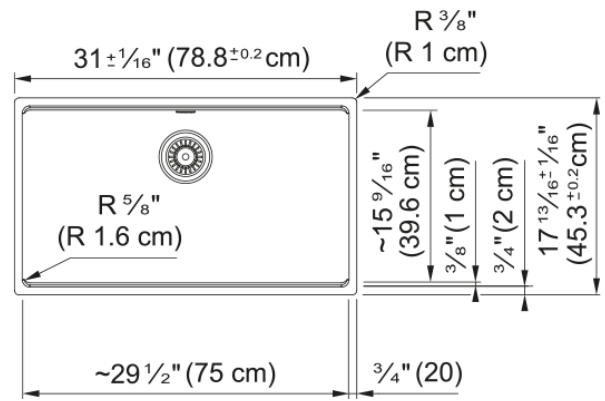

Maris Undermount Sink - MAG11029-MBK-S | 125.0687.242

31.0-in. x 17.81-in. Undermount Fraganite Single Bowl Kitchen Sink in Matte Black. Maris sinks are equipped with deep capacity bowls that can easily fit baking trays, pots, and pans to be washed with maximum ease. With our easy-to-use integrated ledge system, you'll accomplish more with your sink while making the most of your surrounding counter space. The rear drain maximizes the usable surface of the bowl and creates extra cabinet space beneath the sink. Maris Fraganite sinks are scratch-resistant, fade-resistant, and impact resistant and will retain their new appearance for years. Sink strainer assembly included.

Aspect

Sink type	Sink
Type of material	Fragranite
Number of bowls	1
Product color	Matte black
Surface finish	None

Product Dimensions

Length (right to left)	31.008
Width (front to back)	17.843
Large bowl size: right to left	29.449
Large bowl size: front to back	15.512
Large bowl: depth	9.488

Installation

Minimum cabinet size	33"
----------------------	-----

Product specifications

Installation type	Undermount
Drain hole	3 1/2"
Position of drainer	No drainer
Active Twist Compatibility	No
Installation device	Clamp Bag