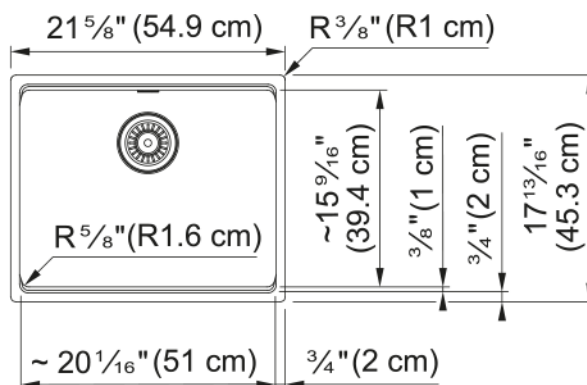

## Maris Undermount Sink - MAG11020-MOC-S | 125.0710.368

21.63-in. x 17.81-in. Undermount Fraganite Single Bowl Kitchen Sink in Mocha. Maris sinks are equipped with deep capacity bowls that can easily fit baking trays, pots, and pans to be washed with maximum ease. With our easy-to-use integrated ledge system, you'll accomplish more with your sink while making the most of your surrounding counter space. The rear drain maximizes the usable surface of the bowl and creates extra cabinet space beneath the sink. Maris Fraganite sinks are scratch-resistant, fade-resistant, and impact resistant and will retain their new appearance for years. Sink strainer assembly included.

### Product Dimensions

Length (right to left)	21.614
Width (front to back)	17.835
Large bowl size: right to left	20.079
Large bowl size: front to back	15.512
Large bowl: depth	9.488

### Installation

Minimum cabinet size	24"
----------------------	-----